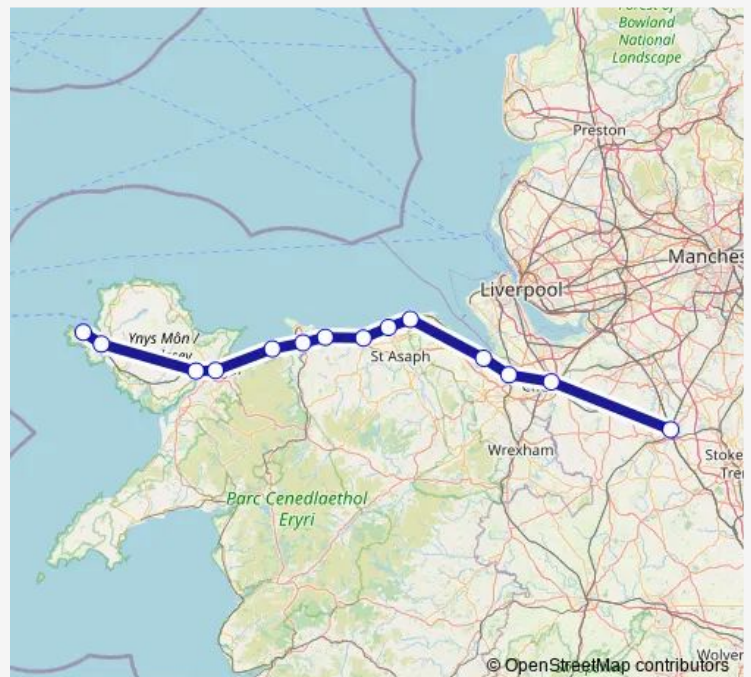

Rail Vt:Cre->Hhd VT train service from CRE to Hhd

[Go to website](#)

Direction

Crewe — Holyhead

14 stops

[Open route schedule](#)

Crewe

Chester

Shotton

Flint

Prestatyn

Rhyl

Abergele & Pensarn

Colwyn Bay

Llandudno Junction

Penmaenmawr

Bangor (Gwynedd)

Llanfairpwll

Valley

Holyhead

Route schedule

Crewe — Holyhead

Monday 06:24-18:56

Tuesday 06:24-18:56

Wednesday 06:24-18:56

Thursday 06:24-18:56

Friday 06:24-18:56

Saturday 10:49-18:51

Sunday 10:42-20:53

Route info

Direction: Crewe

Stops: 14

Trip Duration: 1 hour 55 min

■ Vt:Cre->Hhd — VT train service from CRE to Hhd