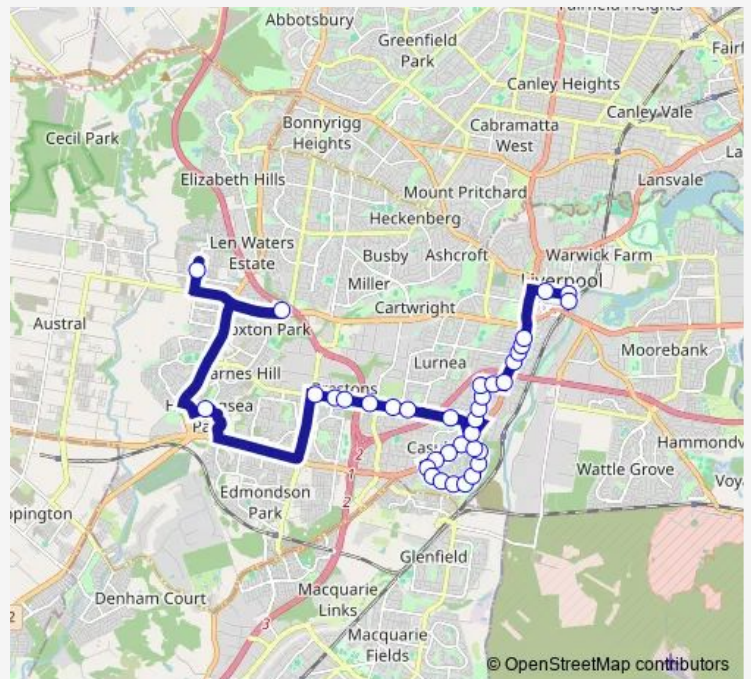

School Bus 2071 Thomas Hassall College to Liverpool

[Go to website](#)

**Direction**

Thomas Hassall Anglican College, Kingsford Smith Av — Liverpool Station, Stand A

36 stops

[Open route schedule](#)

- Thomas Hassall Anglican College, Kingsford Smith Av
- Good Samaritan College, School Grounds
- Horningsea Park Dr Opp John Edmondson High School
- Kurrajong Rd After Bernera Rd
- Kurrajong Rd After San Marino Dr
- Amity College, Kurrajong Rd
- Kurrajong Rd Before Lyn Pde
- Kurrajong Rd Opp Cedar Rd
- Kurrajong Rd Opp Prestons Public School
- Kurrajong Rd Opp Casula Mall
- Hume Hwy After Leacocks Lane
- Hume Hwy Opp Myall Rd
- Hume Hwy Opp Pine Rd
- Leacocks Lane After Hume Hwy
- Leacocks Lane Before Tucker Rd
- Leacocks Lane After Nolan St
- Leacocks Lane After Tennant St
- Leacocks Lane Before Mackellar St
- Leacocks Lane At Mackellar St
- Leacocks Lane Opp Leacock Regional Park
- All Saints Senior College, School Grounds

Route schedule

Thomas Hassall Anglican College, Kingsford Smith Av — Liverpool Station, Stand A

Monday	14:49
Tuesday	14:49
Wednesday	14:49
Thursday	14:49
Friday	—
Saturday	—
Sunday	—

Route info

Direction: Thomas Hassall Anglican College, Kingsford Smith Av

Stops: 36

Trip Duration: 1 hour 4 min

2071 — Thomas Hassall College to Liverpool

Leacocks Lane After Roberts Rd

Hume Hwy After Kurrajong Rd

Reserve Rd Opp Holland Cres

Reserve Rd Before Fitzpatrick Cres

Reserve Rd At De Meyrick Av

Moore St Opp Tafe South Western Sydney

Liverpool Station, Stand A

2071 School Bus time schedules and route maps are available in an offline PDF at [busmaps.com](https://busmaps.com). Use the [busmaps.com](https://busmaps.com) website to see live bus times, train schedule or subway schedule, and step-by-step directions for all public transit in Liverpool