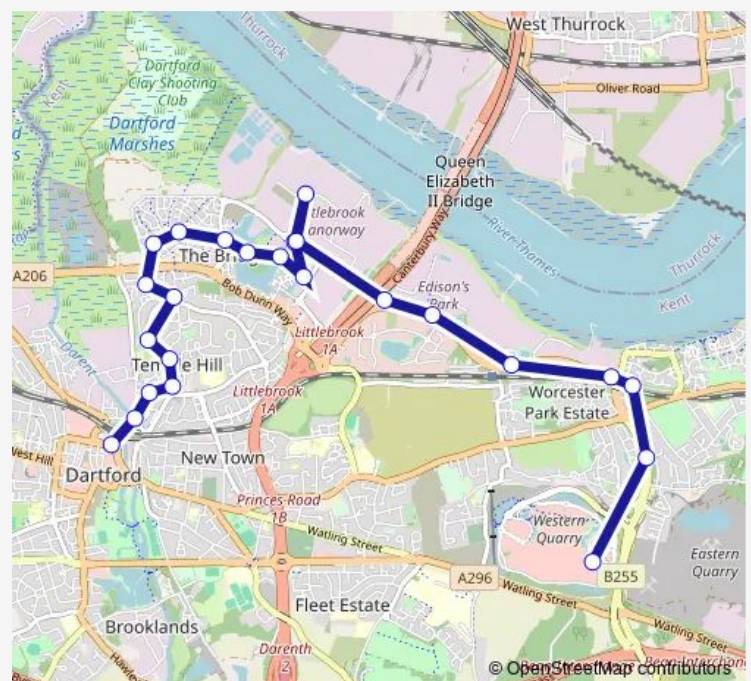

Marsh Street

Lake View

South Lake

Little Brook

Rennie Drive

Amazon LCY3

Rennie Drive

Crossways Boulevard

Thursday 00:00-23:30

Friday 00:00-23:30

Saturday 00:00-23:30

Sunday 00:00-23:30

Route info

Direction: Home Gardens

Stops: 24

Trip Duration: 0 hour 30 min

Fastrack A — Dartford - Temple Hill - Greenhithe - Bluewater

Railway Station

St Clements Lakes

Bus Station

Direction

Bus Station — Home Gardens

24 stops

[Open route schedule](#)

Amazon LCY3

Rennie Drive

Little Brook

South Lake

Lake View

Marsh Street

District Centre

Brunel Way