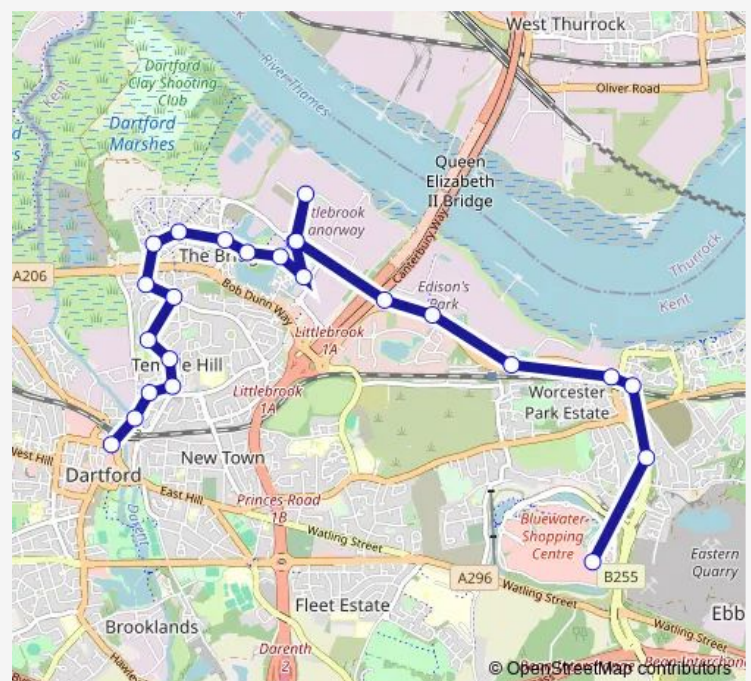

Joyce Green Lane South end

Wellcome Avenue

Barnwell Road

Salmon Road

Brunel Way

District Centre

Marsh Street

Lake View

South Lake

Little Brook

Rennie Drive

Amazon LCY3

Rennie Drive

Crossways Boulevard

Galleon Boulevard

Stone Crossing

### Route info

Direction: Home Gardens

Stops: 24

Trip Duration: 0 hour 31 min

Fastrack A — Dartford - Temple Hill - Greenhithe - Bluewater

Railway Station

St Clements Lakes

Bus Station

Lake View

Marsh Street

District Centre

Brunel Way

Groveherst Road

Barnwell Road

Hall Road

Wellcome Avenue