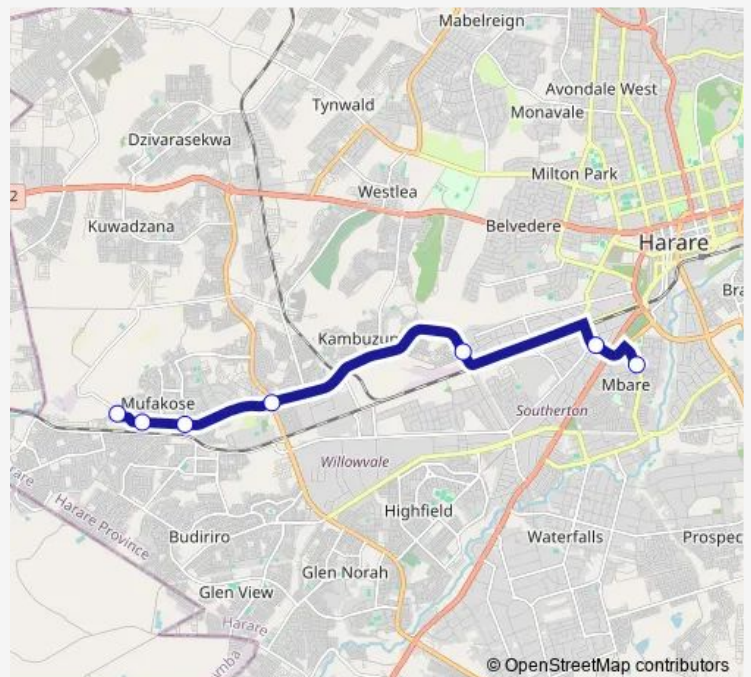

Tuesday 15:21

Wednesday 15:21

Thursday 15:21

Friday 15:21

Saturday 15:21

Sunday 15:21

**Route info**

Direction: Mhishi, Mufakose

Stops: 7

Trip Duration: 0 hour 37 min

Mufakose, Mhishi to Mbare Hub

Communal Taxi Service time schedules and route maps are available in an offline PDF at [busmaps.com](https://busmaps.com). Use the [busmaps.com](https://busmaps.com) website to see live bus times, train schedule or subway schedule, and step-by-step directions for all public transit in Harare