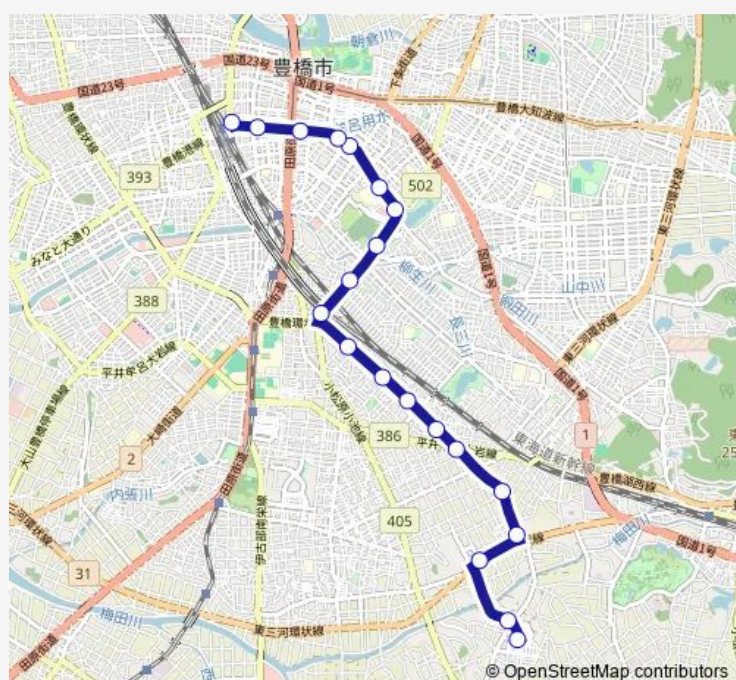

Thursday 06:20-18:50

Friday 06:20-18:50

Saturday 06:30-18:50

Sunday 06:30-18:50

Route info

Direction: 天伯団地

Stops: 20

Trip Duration: 0 hour 27 min