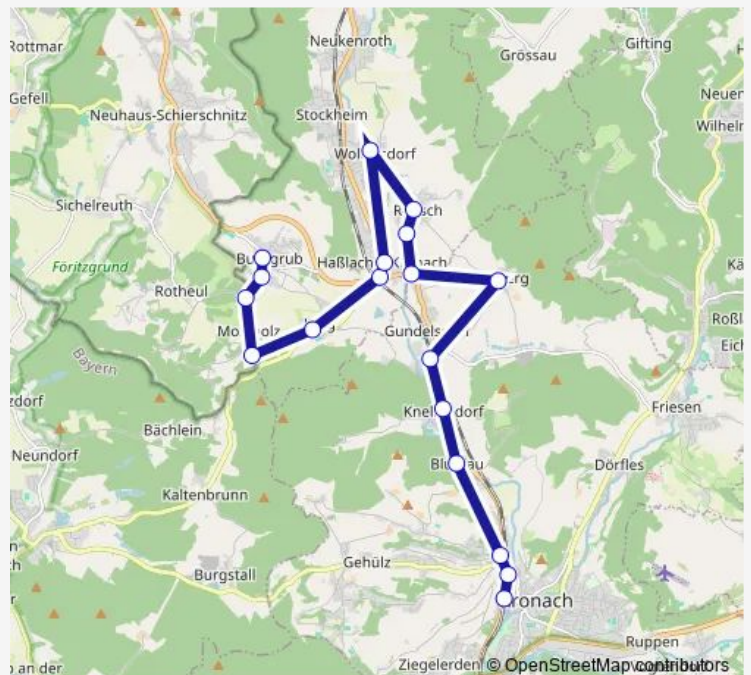

Bus 1654

[Go to website](#)

Direction

Wolfersdorf — Kronach Schulzentrum

10 stops

[Open route schedule](#)

Wolfersdorf

Reitsch Dorfplatz

Route schedule

Wolfersdorf — Kronach Schulzentrum

Monday 06:50

Tuesday 06:50

Wednesday 06:50

Thursday 06:50

Friday 06:50

Saturday —

Sunday —

Route info

Direction: Wolfersdorf

Stops: 10

Trip Duration: 0 hour 33 min

1654

Direction

Burggrub Post — Kronach Schulzentrum

17 stops

[Open route schedule](#)

Burggrub Post

Burggrub Süd

Mostholz Nord

Mostholz Süd

Haig Coburger Str.

Haig von Cramer-Klett-Str.