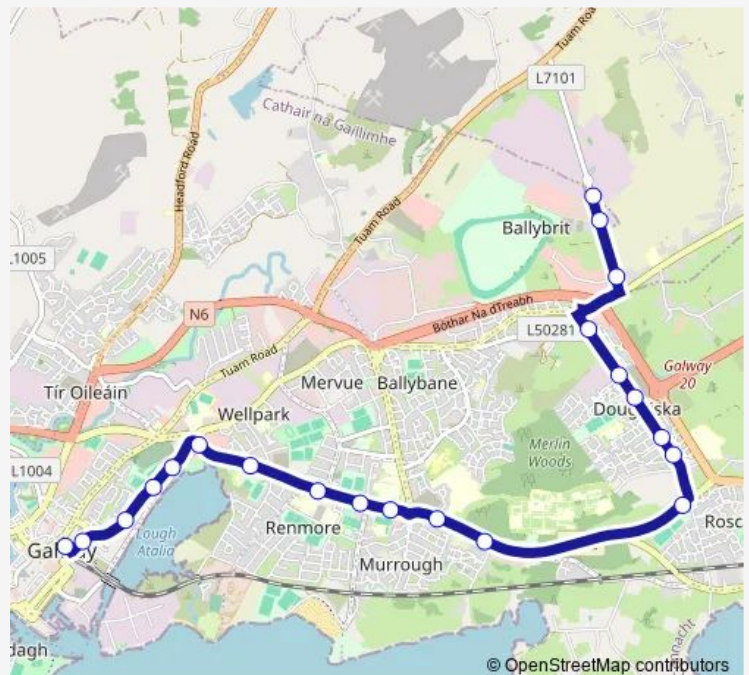

Ballybrit Crescent

Ballybrit Crescent

Parkmore Road

Route schedule

Eyre Square East (Stop No 8) — Parkmore Road

Monday 06:00-23:30

Tuesday 06:00-23:30

Wednesday 06:00-23:30

Thursday 06:00-23:30

Friday 06:00-23:30

Saturday 06:00-23:30

Sunday 07:00-23:30

Route info

Direction: Eyre Square East (Stop No 8)

Stops: 21

Trip Duration: 0 hour 27 min

409 — Eyre Square - Parkmore Ind. Est.

Direction

Parkmore Road — Eyre Square East (Stop No 8)

21 stops

[Open route schedule](#)

Parkmore Road

Ballybrit RC

Briarhill Park

Forster Street

Eyre Square East (Stop No 8)

Route schedule

Parkmore Road — Eyre Square East (Stop No 8)

Monday 05:50-24:00

Tuesday 05:50-24:00

Wednesday 05:50-24:00

Thursday 05:50-24:00