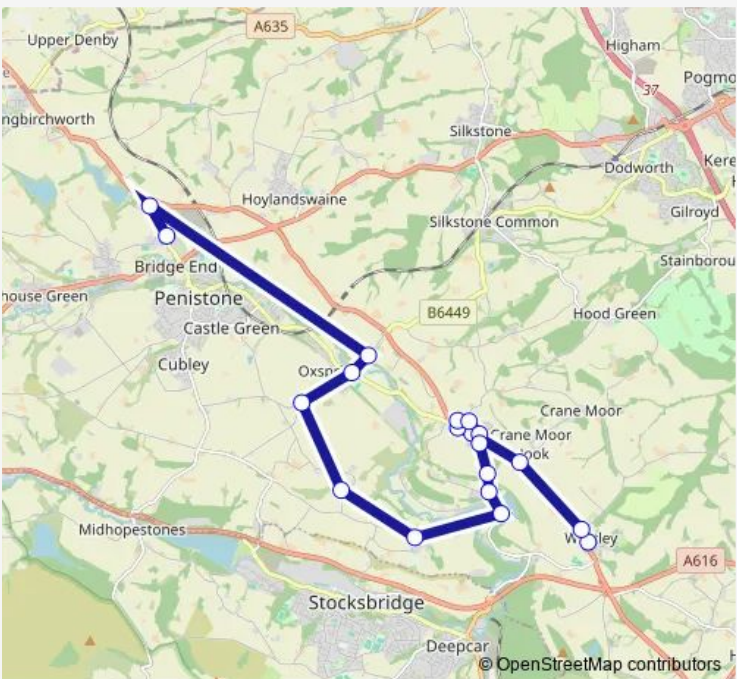

Bus 409 Wortley - Penistone Grammar Sch

[Go to website](#)

Direction
 Halifax Road/Park Avenue — Penistone Grammar School
 Bus Park/Huddersfield R

19 stops

[Open route schedule](#)

- Halifax Road/Park Avenue
- Halifax Road/Hermit Hill Lane
- Halifax Road/Crane Moor Road
- Halifax Road/Churchfields
- Halifax Road/Roper House Lane
- Roper Lane/Copster Close
- Roper Lane/Hollin Moor View
- Smithy Hill/Halifax Road
- Cote Lane/Halifax Road
- Cote Lane/Springwood Rise
- Cote Lane/Huthwaite Lane
- Forge Lane/Well Hill Road
- Green Moor Road/Chapel Lane
- Dean Head Lane/Little Dean Head Farm
- Roughbitchworth Lane/Park Lane
- Sheffield Road/Bower Hill
- Bower Hill/Manor Lane
- Huddersfield Road/Wellhouse Lane
- Penistone Grammar School Bus Park/Huddersfield R

Route schedule

Halifax Road/Park Avenue — Penistone Grammar School
 Bus Park/Huddersfield R

Monday	07:23
Tuesday	07:23
Wednesday	07:23
Thursday	07:23
Friday	07:23
Saturday	—
Sunday	—

Route info

Direction: Halifax Road/Park Avenue

Stops: 19

Trip Duration: 0 hour 37 min

409 — Wortley - Penistone Grammar Sch **BusMaps**

Direction

Penistone Grammar School Bus Park/Huddersfield R —
Halifax Road/Park Avenue

21 stops

[Open route schedule](#)

Monday 15:02

Tuesday 15:02

Wednesday 15:02

Thursday 15:02

Friday 15:02

Saturday —

Sunday —

Route info