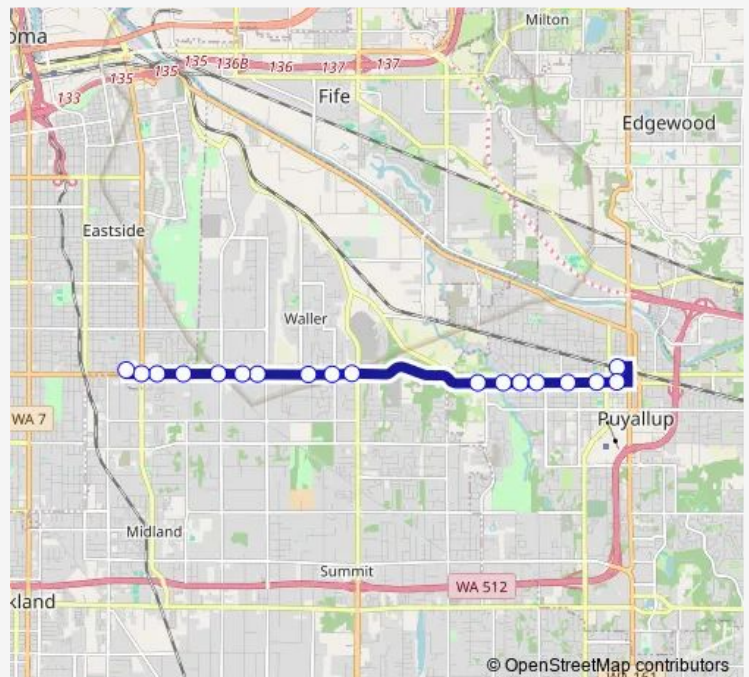

### Direction

72nd St TC - Zone D — Puyallup Station - Bay 2

19 stops

[Open route schedule](#)

- 72nd St TC - Zone D
- 72nd St E & Portland Ave
- 72nd St E & 20th Ave E.
- 72nd St E & 25th Ave E
- 72nd St E & Waller Rd
- 72nd St E & 34th Ave E
- 72nd St E & Vickery Ave E
- 72nd St E & 46th Ave E
- 72nd St E & 50th Av E
- 72nd St E & Canyon Rd
- Pioneer Way E & Fruitland
- Pioneer Ave W & Rose Pl
- Pioneer Ave W & 18th St SW
- Pioneer Ave W & 16th St SW
- Pioneer Ave W & 11th St SW
- Pioneer Ave W & 6th SW
- Pioneer Ave W & 3rd St SW
- Stewart Ave E & N Meridian
- Puyallup Station - Bay 2

### Route schedule

72nd St TC - Zone D — Puyallup Station - Bay 2

Monday	06:10-19:10
Tuesday	06:10-19:10
Wednesday	06:10-19:10
Thursday	06:10-19:10
Friday	06:10-19:10
Saturday	09:45-17:45
Sunday	09:45-18:45

### Route info

Direction: 72nd St TC - Zone D

Stops: 19

Trip Duration: 0 hour 20 min

409 — Puyallup / S 72nd St

## Direction

Puyallup Station - Bay 2 — 72nd St TC - Zone D

18 stops

[Open route schedule](#)

Puyallup Station - Bay 2

Pioneer Ave W & 3rd St SW

Pioneer Ave W & 6th St SW

Pioneer Ave W & 10th St SW