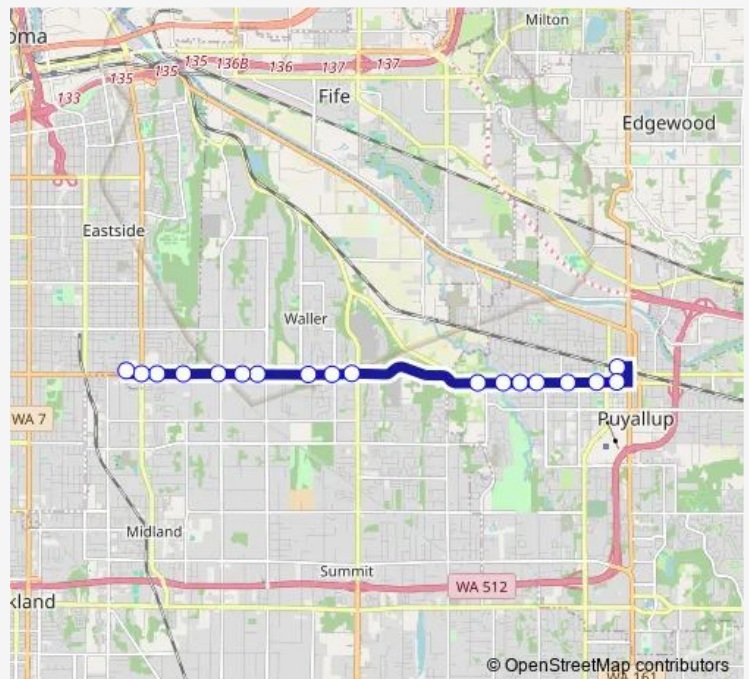

[Go to website](#)

Direction
 72nd St TC - Zone D — Puyallup Station - Bay 2
 19 stops
[Open route schedule](#)

- 72nd St TC - Zone D
- 72nd St E & Portland Ave
- 72nd St E & 20th Ave E.
- 72nd St E& 25th Ave E
- 72nd St E & Waller Rd
- 72nd St E & 34th Ave E
- 72nd St E & Vickery Ave E
- 72nd St E & 46th Ave E
- 72nd St E & 50th Av E
- 72nd St E & Canyon Rd
- Pioneer Way E & Fruitland
- Pioneer Ave W & Rose Pl
- Pioneer Ave W & 18th St Sw
- Pioneer Ave W & 16th St Sw
- Pioneer Ave W & 11th St Sw
- Pioneer Ave W & 6th Sw
- Pioneer Ave W & 3rd St Sw
- Stewart Ave E & N Meridian
- Puyallup Station - Bay 2

Route schedule

72nd St TC - Zone D — Puyallup Station - Bay 2

Monday	06:10-19:10
Tuesday	06:10-19:10
Wednesday	06:10-19:10
Thursday	06:10-19:10
Friday	06:10-19:10
Saturday	09:45-17:45
Sunday	09:45-18:45

Route info

Direction: 72nd St TC - Zone D
 Stops: 19
 Trip Duration: 0 hour 20 min

409 — Puyallup / S 72nd St

Direction

Puyallup Station - Bay 2 — 72nd St TC - Zone D

18 stops

[Open route schedule](#)

Puyallup Station - Bay 2

Saturday 09:10-18:10

Sunday 09:10-18:10

Route info

Direction: Puyallup Station - Bay 2

Stops: 18

Trip Duration: 0 hour 17 min

409 Bus time schedules and route maps are available in an offline PDF at busmaps.com. Use the busmaps.com website to see live bus times, train schedule or subway schedule, and step-by-step directions for all public transit in Tacoma