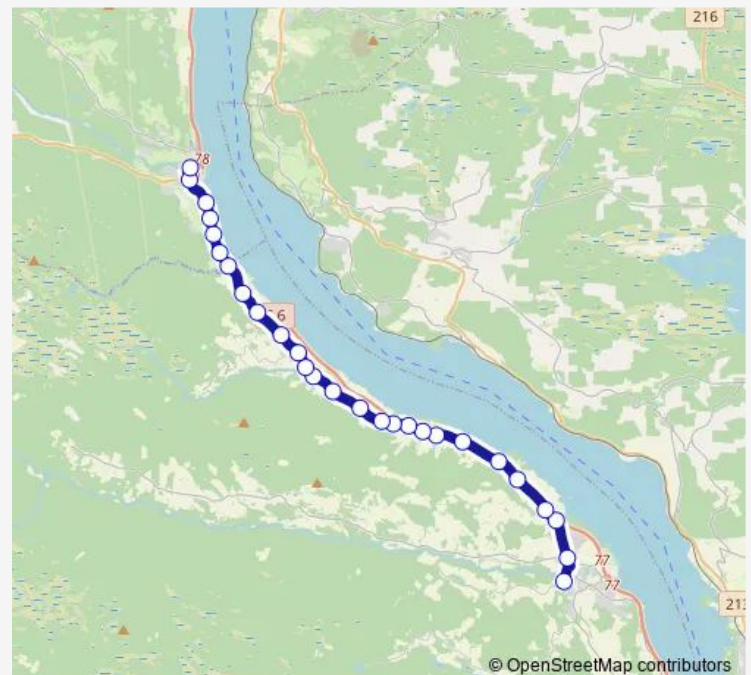

Local Bus Service 409 Vingrom -Biri

[Go to website](#)

Direction

Biri sentrum nordgående — Vingrom skole

27 stops

[Open route schedule](#)

Biri sentrum nordgående

Øverbygdkrysset

Biri verk

Svennes

Kjelberg

Lillebergsvegen

Roterud Biristrandvegen

Mælum Biristrand

Gryte

Horten

Lunn

Dale

Huskelhus mellom

Huskelhus nordre

Biristrand skole

Røstesvingen

Åsrovegen

Myhre

Rustad Biristrandvegen

Furuodden camping

Stranda camping

Route schedule

Biri sentrum nordgående — Vingrom skole

Monday 07:39

Tuesday 07:39

Wednesday 07:39

Thursday 07:39

Friday 07:39

Saturday —

Sunday —

Route info

Direction: Biri sentrum nordgående

Stops: 27

Trip Duration: 0 hour 18 min

■ 409 — Vingrom -Biri