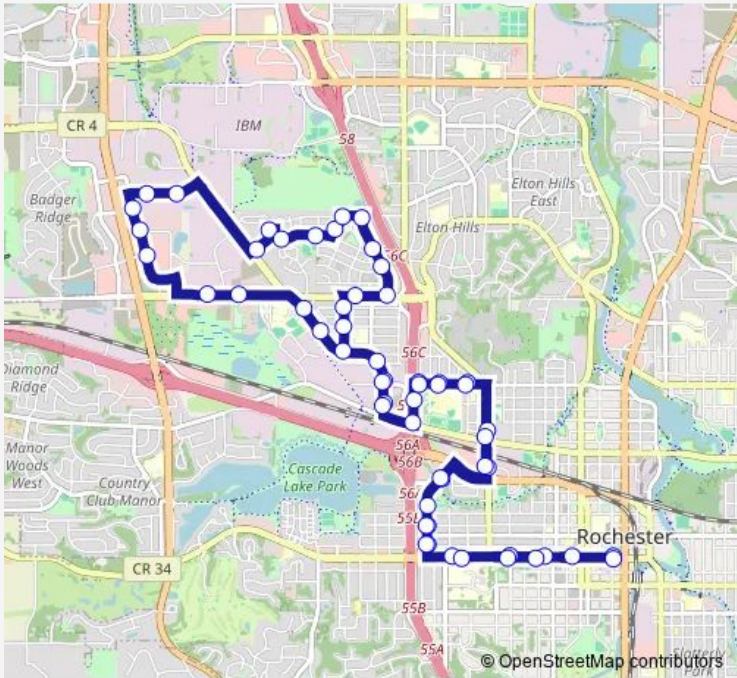

Direction
 Downtown Transit CTR E — Downtown Transit CTR F
 56 stops
[Open route schedule](#)

- Downtown Transit CTR E
- 2 ST SW AND 4 AVE Sw
- 2 ST SW AND 7 AVE Sw
- 2 ST SW AND 9 AVE Sw
- 2 ST SW AT ST Marys Hospital
- 16 AVE SW AND 1 ST Sw
- 16 AVE NW AND 1 ST Nw
- 16 AVE NW AND 2 ST Nw
- 16 AVE AND East OF 4 ST Nw
- 11 AVE NW AND 6 ST Nw
- 11 AVE NW AND 9 ST Nw
- 13 AVE NW AND 14 ST Nw
- 14 ST NW AT John Marshall Hs
- 14 ST NW AND 16 1/2 AVE Nw
- 17 AVE NW AND 7 ST Nw
- Vlyhigh DR NW AND N OF 7 ST Nw
- Vlyhigh DR NW AND 14 ST Nw
- Vlyhigh DR NW AND 15 ST Nw
- Vlyhigh DR NW AND 21 AVE Nw
- Vlyhigh DR NW AND 21 AVE Nw
- Vlyhigh DR AND Evergreen DR Nw

Route schedule
 Downtown Transit CTR E — Downtown Transit CTR F

Monday	05:19-18:18
Tuesday	05:19-18:18
Wednesday	05:19-18:18
Thursday	05:19-18:18
Friday	05:19-18:18
Saturday	—
Sunday	—

Route info
 Direction: Downtown Transit CTR E
 Stops: 56
 Trip Duration: 0 hour 54 min

19 ST NW AND East OF 32 AVE Nw

19 ST NW AND West OF 32 AVE Nw

Comm DR NW AT Costco

Comm DR NW AT CUB Foods

Comm DR NW AND 26 ST Nw

Tech DR NW AT Mayo FAC Whse

Tech DR NW AND Vlyhigh DR Nw

30 AVE AND E OF Vlyhigh DR Nw

25 ST NW AND 30 AVE Nw

24 ST NW AND 28 1/2 AVE Nw

24 ST NW AND 25 AVE Nw

24 AVE NW AND 25 ST Nw

26 ST NW AND 24 AVE Nw

18 1/2 AVE NW AND 26 ST Nw

18 1/2 AVE NW AND 24 ST Nw

18 1/2 AVE NW AND 22 ST Nw