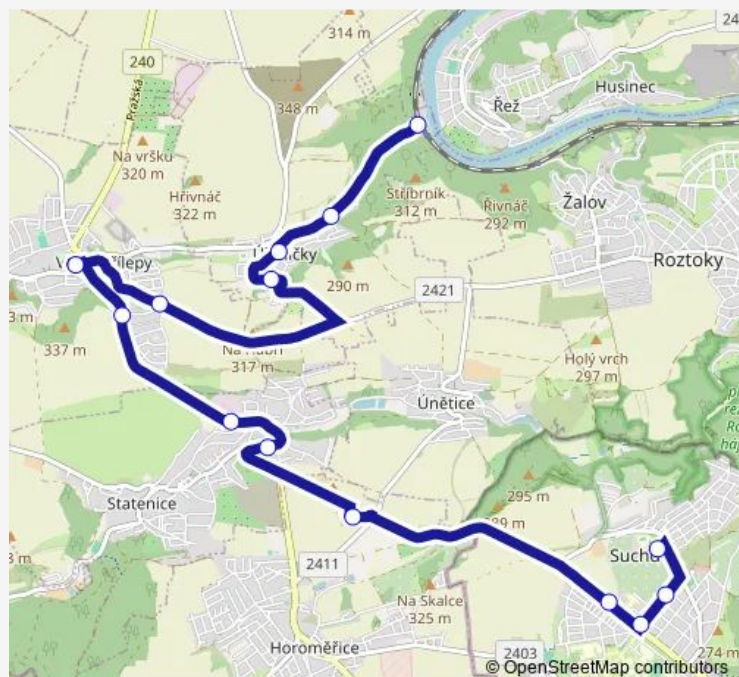

### Route schedule

Suchdol — Úholičky,Žel.zast.

Monday 05:38-19:08

Tuesday 05:38-19:08

Wednesday 05:38-19:08

Thursday 05:38-19:08

Friday 05:38-19:08

Saturday —

### Route info

Direction: Suchdol

Stops: 14

Trip Duration: 0 hour 26 min

**Direction**

Úholičky,Žel.zast. — Velké Přílepy

7 stops

[Open route schedule](#)

## Route info

Direction: Úholičky,Žel.zast.

Stops: 7

Trip Duration: 0 hour 13 min

## Route info

Direction: Úholičky,Žel.zast.

Stops: 17

Trip Duration: 0 hour 30 min

409 Bus time schedules and route maps are available in an offline PDF at busmaps.com. Use the busmaps.com website to see live bus times, train schedule or subway schedule, and step-by-step directions for all public transit in Prague