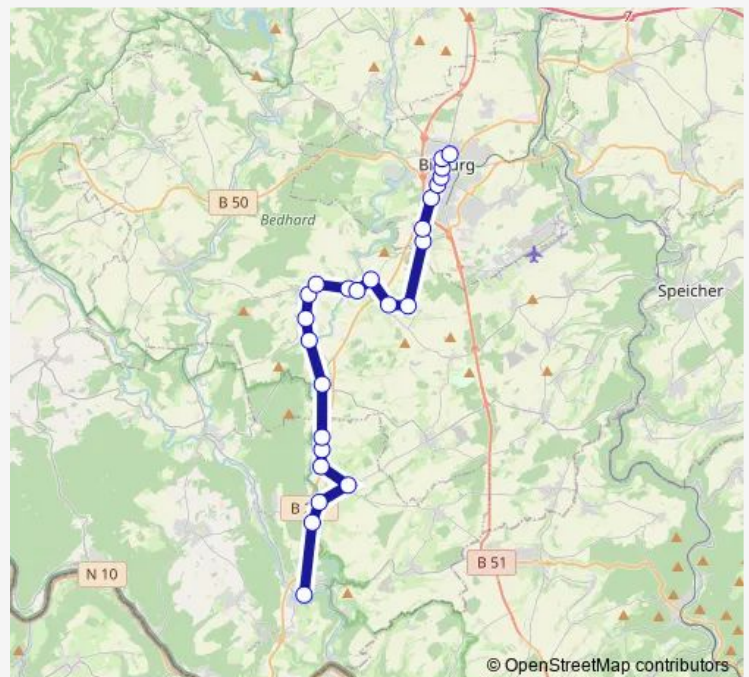

Kaschenbach, Ort

### Route schedule

Bitburg, Zob — Irrel, Schule

Monday 06:55-08:05

Tuesday 06:55-08:05

Wednesday 06:55-08:05

Thursday 06:55-08:05

Friday 06:55-08:05

Saturday —

### Route info

Direction: Bitburg, Zob

Stops: 24

Trip Duration: 0 hour 48 min

409

BusMaps

Niederweis, Ort

Niederweis, Hof Maschmühle

## Route info

Direction: Irrel, Zob

Stops: 23

Trip Duration: 0 hour 43 min