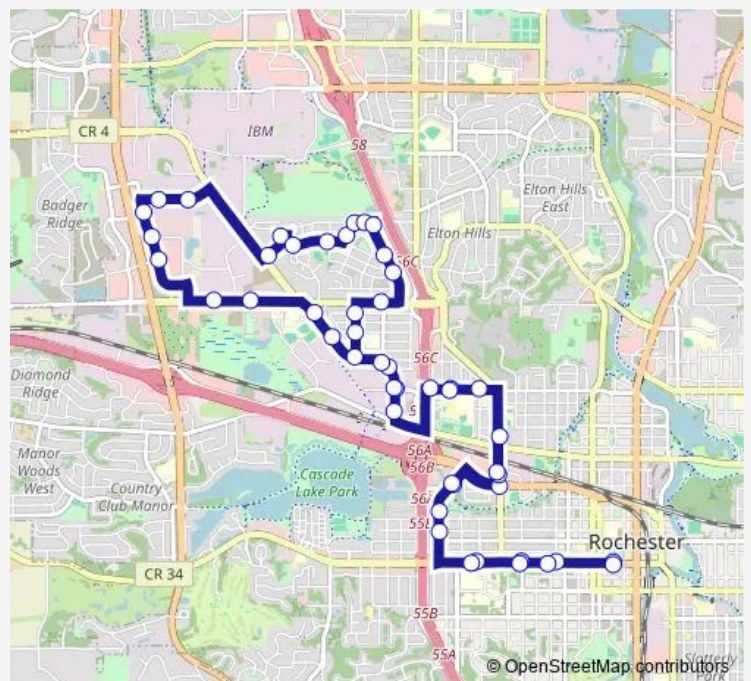

**Bus 409 Route 409**

[Go to website](#)

**Direction**  
 Downtown Transit Center Station C — Downtown Transit Center Station D  
 48 stops  
[Open route schedule](#)

- Downtown Transit Center Station C
- 2nd Street Southwest and 7th Avenue Southwest
- 2nd Street Southwest and 9th Avenue Southwest
- Saint Mary's on 2nd Street and 13th Avenue Nw
- 16th Avenue Northwest and 1st Street Northwest
- Along 16th Avenue Northwest and 2nd Street Northwest
- Along 16th Avenue Northwest and East of 4th Street Northwest
- Civic Center Drive Northwest And 11th Avenue Northwest
- 11th Avenue Northwest and 6th Street Northwest
- 11th Avenue Northwest and 9th Street Northwest
- 13th Avenue Northwest and 14th Street Northwest
- 14th Street Northwest and 15th 1/2 Avenue Northwest
- 14 St Northwest and 16 1/2 Ave Northwest
- Valleyhigh Drive Northwest and 14th Street Northwest
- Valleyhigh Drive Northwest and 15th Street Northwest
- Along Valleyhigh Drive Northwest and North of 21st Avenue New York
- Valleyhight Drive Northwest and Evergreen Drive Northwest
- Along 19th Street Northwest and 500th East of 32nd Avenue Northwest

**Route schedule**

Downtown Transit Center Station C — Downtown Transit Center Station D

Monday	05:08-18:17
Tuesday	05:08-18:17
Wednesday	05:08-18:17
Thursday	05:08-18:17
Friday	05:08-18:17
Saturday	—
Sunday	—

**Route info**

Direction: Downtown Transit Center Station C  
 Stops: 48  
 Trip Duration: 0 hour 53 min

409 — Route 409

Along 19th Street Northwest and West of 32nd Avenue Northwest

Commerce Dr Northwest and 22 St Northwest

Along 16th Avenue Northwest and East of 4th Street Northwest

Saint Mary's Hospital

2nd Street Southwest and 9th Avenue Southwest

2nd Street Southwest and 7th Avenue Southwest

Downtown Transit Center Station D