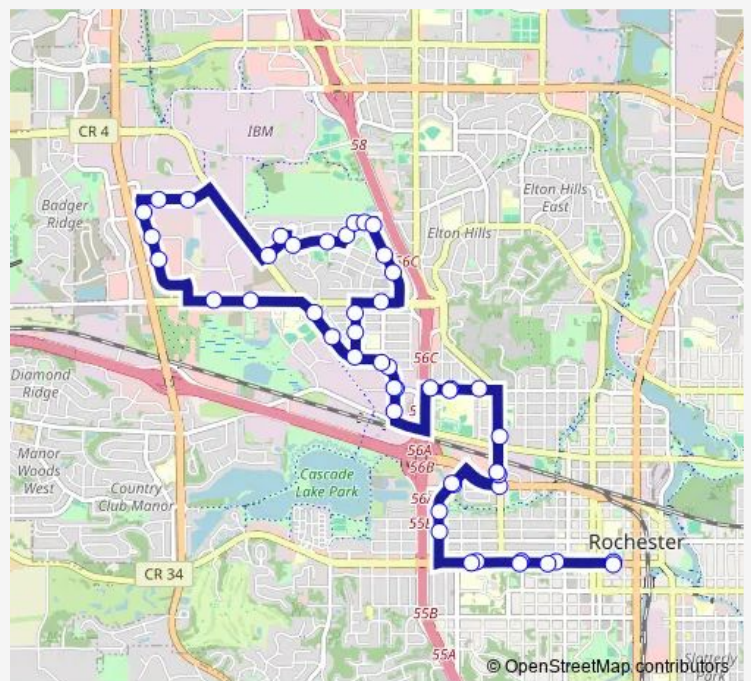

Bus 409 Route 409

[Go to website](#)

Direction
 Downtown Transit Center Station C — Downtown Transit Center Station D
 48 stops
[Open route schedule](#)

- Downtown Transit Center Station C
- 2nd Street Southwest and 7th Avenue Southwest
- 2nd Street Southwest and 9th Avenue Southwest
- Saint Mary's on 2nd Street and 13th Avenue Nw
- 16th Avenue Northwest and 1st Street Northwest
- Along 16th Avenue Northwest and 2nd Street Northwest
- Along 16th Avenue Northwest and East of 4th Street Northwest
- Civic Center Drive Northwest And 11th Avenue Northwest
- 11th Avenue Northwest and 6th Street Northwest
- 11th Avenue Northwest and 9th Street Northwest
- 13th Avenue Northwest and 14th Street Northwest
- 14th Street Northwest and 15th 1/2 Avenue Northwest
- 14 St Northwest and 16 1/2 Ave Northwest
- Valleyhigh Drive Northwest and 14th Street Northwest
- Valleyhigh Drive Northwest and 15th Street Northwest
- Along Valleyhigh Drive Northwest and North of 21st Avenue New York
- Valleyhight Drive Northwest and Evergreen Drive Northwest
- Along 19th Street Northwest and 500th East of 32nd Avenue Northwest

Route schedule

Downtown Transit Center Station C — Downtown Transit Center Station D

Monday	05:08-18:17
Tuesday	05:08-18:17
Wednesday	05:08-18:17
Thursday	05:08-18:17
Friday	05:08-18:17
Saturday	—
Sunday	—

Route info

Direction: Downtown Transit Center Station C
 Stops: 48
 Trip Duration: 0 hour 54 min

409 — Route 409

Along 19th Street Northwest and West of 32nd Avenue Northwest

Commerce Dr Northwest and 22 St Northwest

Along 16th Avenue Northwest and East of 4th Street Northwest

Saint Mary's Hospital

2nd Street Southwest and 9th Avenue Southwest

2nd Street Southwest and 7th Avenue Southwest

Downtown Transit Center Station D