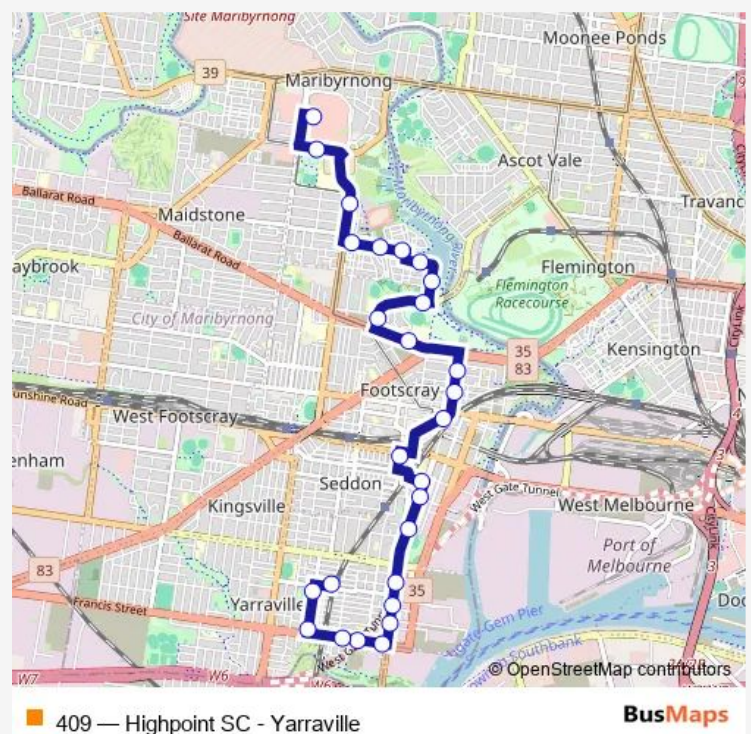

### Route schedule

Yarraville Station/Birmingham St (Yarraville) — Highpoint SC/Rosamond Rd (Maribyrnong)

Monday 06:10-21:10

Tuesday 06:10-21:10

Wednesday 06:10-21:10

Thursday 06:10-21:10

Friday 06:10-21:10

### Route info

Direction: Yarraville Station/Birmingham St (Yarraville)

Stops: 29

Trip Duration: 0 hour 31 min

70 Cumberland Dr (Maribyrnong)

Cormorant Pl/Cumberland Dr (Maribyrnong)

Bracken Ave/Edgewater Bvd (Maribyrnong)

## Direction

Highpoint SC/Rosamond Rd (Maribyrnong) — Yarraville Station/Birmingham St (Yarraville)

27 stops

[Open route schedule](#)

Highpoint SC/Rosamond Rd (Maribyrnong)

Highpoint Shopping Centre/Aquatic Dr (Maribyrnong)

## Route info

Direction: Highpoint SC/Rosamond Rd (Maribyrnong)

Stops: 27

Trip Duration: 0 hour 32 min

Hance St/Fehon St (Yarraville)

Simpson St/Fehon St (Yarraville)

Yarraville Station/Birmingham St (Yarraville)