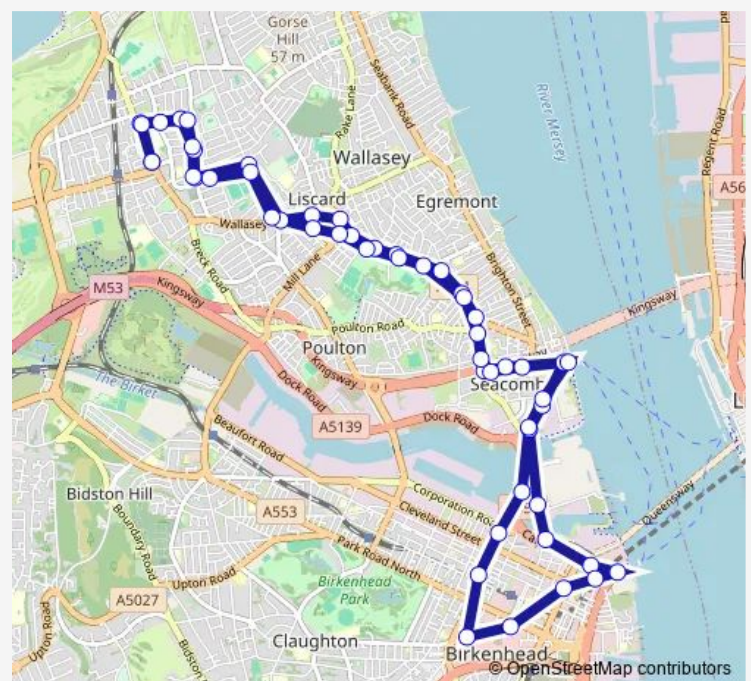

Martins Lane

Eaton Avenue

Parkside

Littledale Road

Poulton Road

St Pauls Road

Percy Road

Seacombe Ferry Terminal

Corbyn Street

Kelvin Road

Morpeth Wharf

Route schedule

St Johns Road — St Johns Road

Monday 07:25-18:40

Tuesday 07:25-18:40

Wednesday 07:25-18:40

Thursday 07:25-18:40

Friday 07:25-18:40

Saturday 07:29-18:30

Sunday —

Route info

Direction: St Johns Road

Stops: 53

Trip Duration: 1 hour 0 min

Dover Close

Corporation Road

Tower Wharf

Kelvin Road

Wheatland Lane

Seacombe Ferry Terminal

James Street

Palermo Close