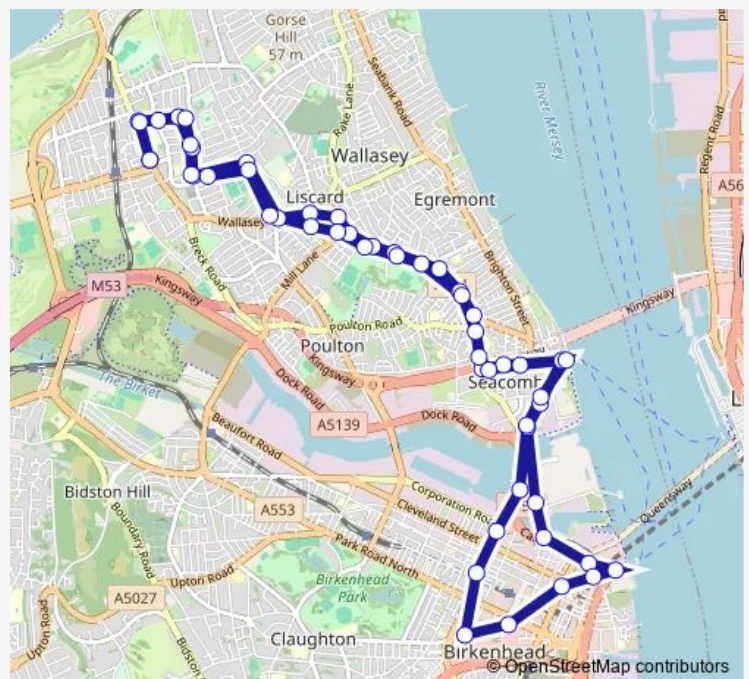

Martins Lane

Eaton Avenue

Parkside

Littledale Road

Poulton Road

St Pauls Road

Percy Road

Seacombe Ferry Terminal

Corbyn Street

Kelvin Road

Morpeth Wharf

Route schedule

St Johns Road — St Johns Road

Monday 07:25-18:40

Tuesday 07:25-18:40

Wednesday 07:25-18:40

Thursday 07:25-18:40

Friday 07:25-18:40

Saturday 07:29-18:30

Sunday —

Route info

Direction: St Johns Road

Stops: 53

Trip Duration: 1 hour 5 min

Dover Close

Corporation Road

Tower Wharf

Kelvin Road

Wheatland Lane

Seacombe Ferry Terminal

James Street

Palermo Close