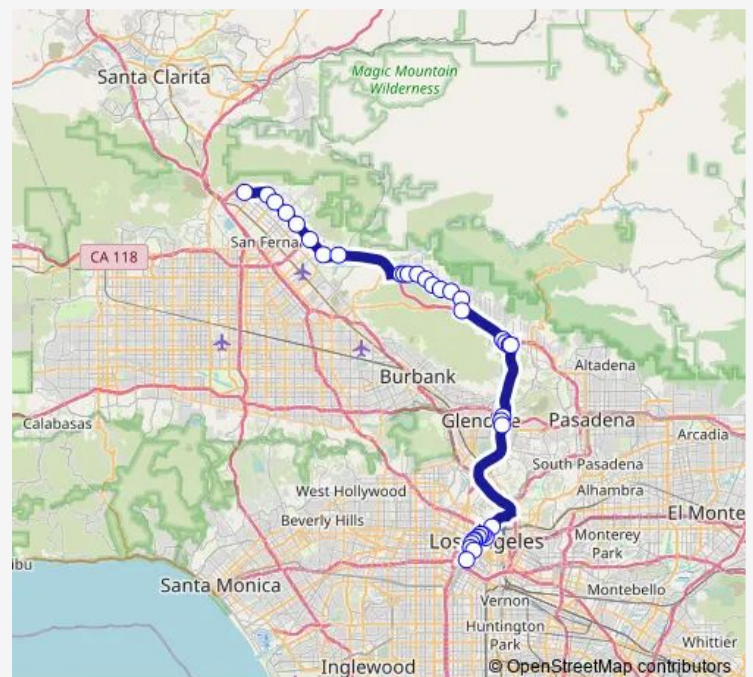

Montrose Ave & Waltonia Dr (Northbound)

Montrose Ave & Ocean View Blvd (Westbound)

Lowell Ave & Honolulu Ave (Northbound)

Foothill Blvd & Lowell Ave (Westbound)

Foothill Blvd & Tujunga Canyon Blvd (Westbound)

Route schedule

Hill St & 12th St (Departing) — Foothill Blvd & Glenoaks Blvd (Arriving)

Monday	16:00-17:45
Tuesday	16:00-17:45
Wednesday	16:00-17:45
Thursday	16:00-17:45
Friday	16:00-17:45
Saturday	—
Sunday	—

Route info

Direction: Hill St & 12th St (Departing)

Stops: 36

Trip Duration: 1 hour 41 min

Foothill Blvd & Pinewood Ave (Westbound)

Foothill Blvd & Mountair Ave (Westbound)

Foothill Blvd & Apperson St (Westbound)

Foothill Blvd & Woodward Ave (Westbound)

Foothill Blvd & Oro Vista Ave (Westbound)

Foothill Blvd & Sherman Grove Ave (Westbound)

Sunland Blvd & Foothill Blvd (Westbound)

Foothill Blvd & 210 Hwy (Westbound)