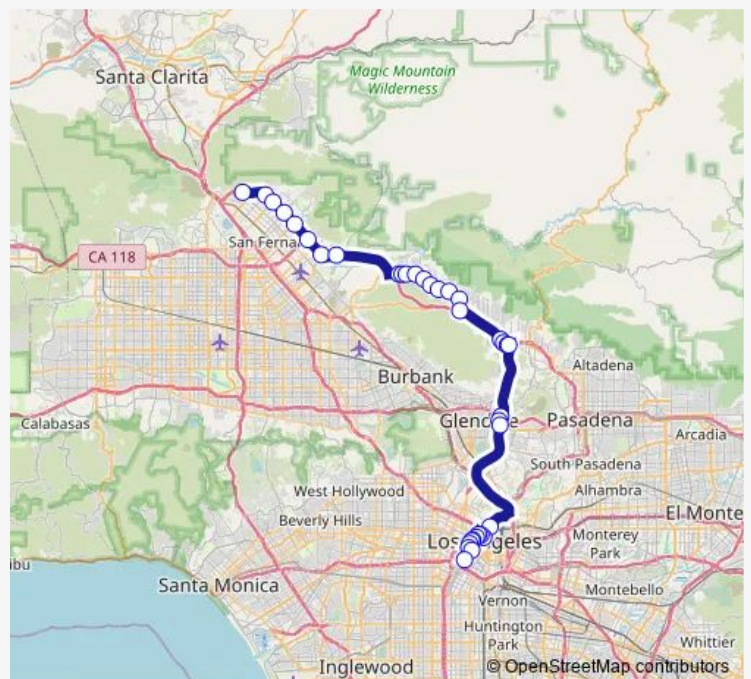

Montrose Ave & Waltonia Dr (Northbound)

Montrose Ave & Ocean View Blvd (Westbound)

Lowell Ave & Honolulu Ave (Northbound)

Foothill Blvd & Lowell Ave (Westbound)

Foothill Blvd & Tujunga Canyon Blvd (Westbound)

Route schedule

Hill St & 12th St (Departing) — Foothill Blvd & Glenoaks Blvd (Arriving)

Monday	16:00-17:45
Tuesday	16:00-17:45
Wednesday	16:00-17:45
Thursday	16:00-17:45
Friday	16:00-17:45
Saturday	—
Sunday	—

Route info

Direction: Hill St & 12th St (Departing)

Stops: 36

Trip Duration: 1 hour 42 min

409 — Ce409

Foothill Blvd & Pinewood Ave (Westbound)

Foothill Blvd & Mountair Ave (Westbound)

Foothill Blvd & Apperson St (Westbound)

Foothill Blvd & Woodward Ave (Westbound)

Foothill Blvd & Oro Vista Ave (Westbound)

Foothill Blvd & Sherman Grove Ave (Westbound)

Sunland Blvd & Foothill Blvd (Westbound)

Foothill Blvd & 210 Hwy (Westbound)