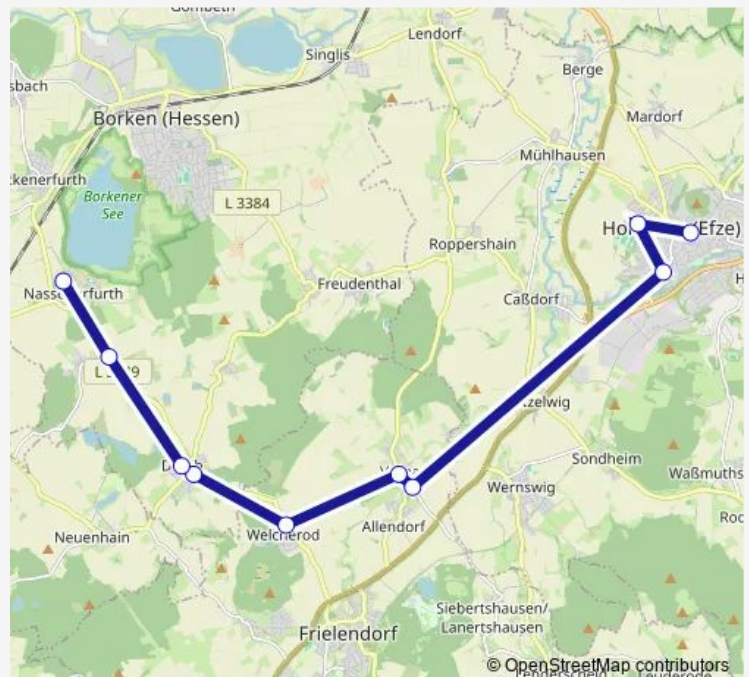

Frielendorf-Verna Welcheroder Straße

Frielendorf-Welcherod

Borken-Dillich

Borken-Dillich Gemeinschaftshaus

Borken-Haarhausen Landstraße

Borken-Nassenerfurth

Route schedule

Homburg(Efze) Busbahnhof — Borken-Nassenerfurth

Monday 13:15-15:30

Tuesday 13:15-15:30

Wednesday 13:15-15:30

Thursday 13:15-15:30

Friday 13:15

Saturday —

Sunday —

Route info

Direction: Homburg(Efze) Busbahnhof

Stops: 10

Trip Duration: 0 hour 32 min

Direction

Borken-Nassenerfurth — Homberg(Efze) Polizei

10 stops

[Open route schedule](#)

Borken-Nassenerfurth

Saturday —

Sunday —

Route info

Direction: Borken-Nassenerfurth

Stops: 10

Trip Duration: 0 hour 29 min

409 Bus time schedules and route maps are available in an offline PDF at busmaps.com. Use the busmaps.com website to see live bus times, train schedule or subway schedule, and step-by-step directions for all public transit in Homberg