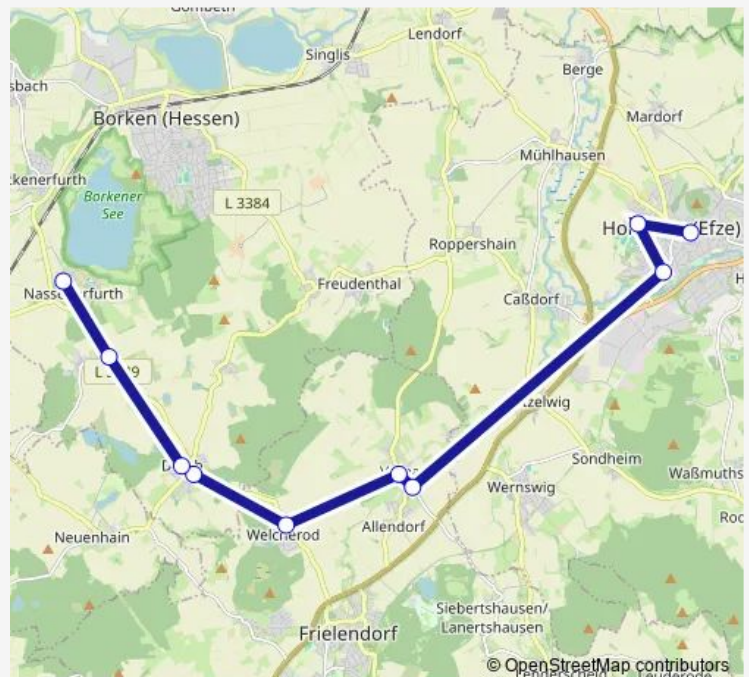

Frielendorf-Verna Welcheroder Straße

Frielendorf-Welcherod

Borken-Dillich

Borken-Dillich Gemeinschaftshaus

Borken-Haarhausen Landstraße

Borken-Nassenerfurth

Route schedule

Homburg(Efze) Busbahnhof — Borken-Nassenerfurth

Monday 13:15-15:30

Tuesday 13:15-15:30

Wednesday 13:15-15:30

Thursday 13:15-15:30

Friday 13:15

Saturday —

Sunday —

Route info

Direction: Homburg(Efze) Busbahnhof

Stops: 10

Trip Duration: 0 hour 32 min

Direction

Borken-Nassenerfurth — Homberg(Efze) Polizei

10 stops

[Open route schedule](#)

Borken-Nassenerfurth

Saturday —

Sunday —

Route info

Direction: Borken-Nassenerfurth

Stops: 10

Trip Duration: 0 hour 29 min

409 Bus time schedules and route maps are available in an offline PDF at busmaps.com. Use the busmaps.com website to see live bus times, train schedule or subway schedule, and step-by-step directions for all public transit in Homberg