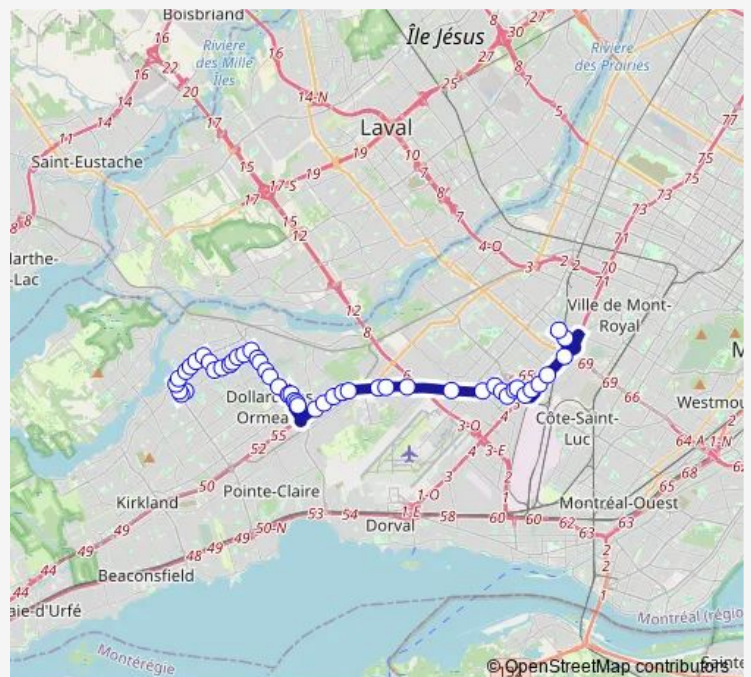

### Route schedule

Station Du Collège (Ouimet / Cartier) — Anselme-Lavigne / No 14103

Monday 05:50-09:10

Tuesday 05:50-09:10

Wednesday 05:50-09:10

Thursday 05:50-09:10

Friday 05:50-09:10

Saturday —

### Route info

Direction: Station Du Collège (Ouimet / Cartier)

Stops: 39

Trip Duration: 0 hour 38 min

409 — Express Des Sources

des Sources / Sunnydale

des Sources / Roger-Pilon

des Sources / 14e Rue