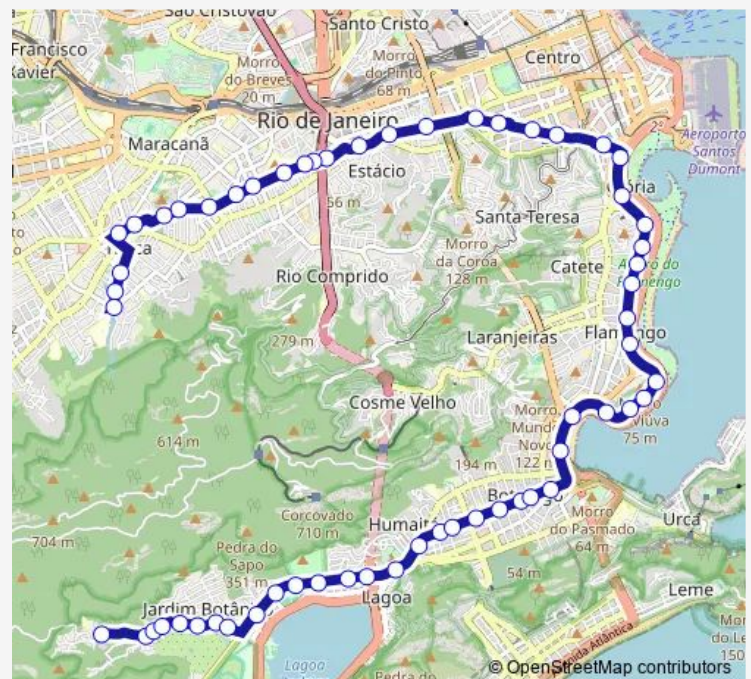

BRS 1,2,3,I: Real Grandeza

BRS 1,2,3,I: Sorocaba

BRS 1,2,3,I: Dezenove de Fevereiro

Route schedule

Ponto Final: Horto — Ponto Final: Saens Peña : Linha 409

Monday 00:00

Tuesday 00:00

Wednesday 00:00

Thursday 00:00

Friday 00:00

Saturday 00:00

Sunday 00:00

Route info

Direction: Ponto Final: Horto

Stops: 59

Trip Duration: 0 hour 59 min