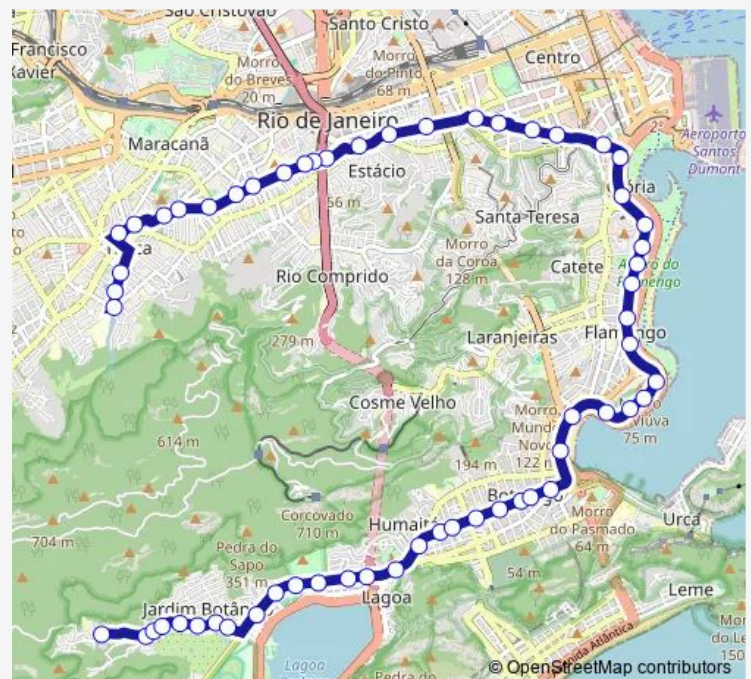

BRS 1,2,3,I: Real Grandeza

BRS 1,2,3,I: Sorocaba

BRS 1,2,3,I: Dezenove de Fevereiro

Route schedule

Ponto Final: Horto — Ponto Final: Saens Peña : Linha 409

Monday 00:00

Tuesday 00:00

Wednesday 00:00

Thursday 00:00

Friday 00:00

Saturday 00:00

Sunday 00:00

Route info

Direction: Ponto Final: Horto

Stops: 59

Trip Duration: 0 hour 55 min