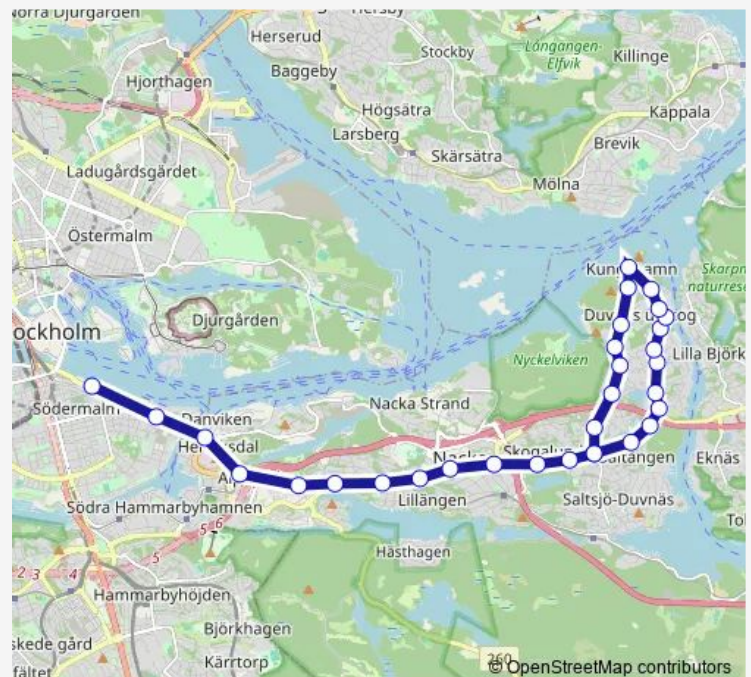

Thursday 05:19-23:26

Friday 05:19-23:26

Saturday 07:26-23:26

Sunday 07:26-23:26

Route info

Direction: Ektorps centrum

Stops: 31

Trip Duration: 0 hour 40 min

Sickla västra

Henriksdal station

Londonviadukten

Slussen bussterminal

Direction

Slussen bussterminal — Ektorps centrum

31 stops

[Open route schedule](#)

Saturday 00:21-24:00

Sunday 01:21-24:00

Route info

Direction: Slussen bussterminal

Stops: 31

Trip Duration: 0 hour 44 min

Knut Stangenbergs väg

Sten Stures väg