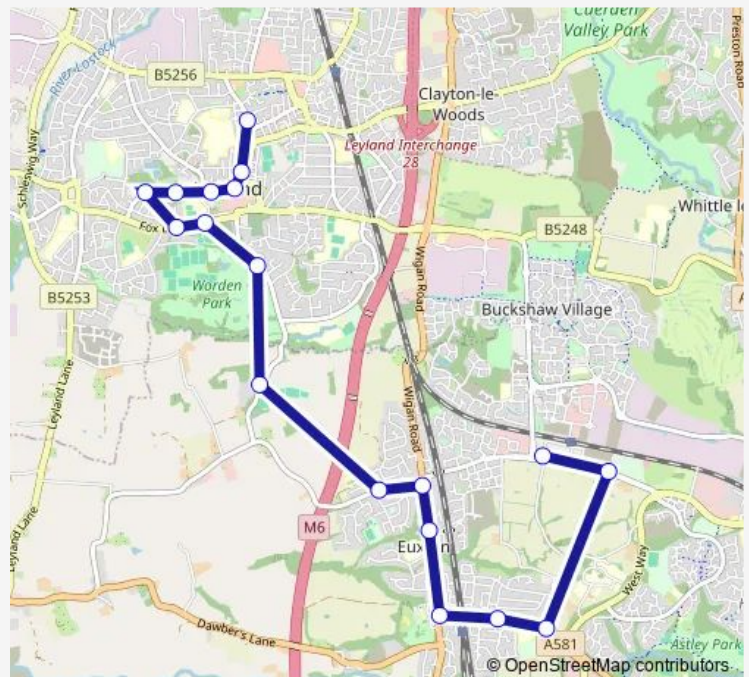

Washington Lane

The Talbot

Rail Station

Papa Luigis

Bay Horse

Greenside

Runshaw Hall Lane

Ennerdale Close

Route schedule

East Terrace — Yewlands Drive

Monday 08:00

Tuesday 08:00

Wednesday 08:00

Thursday 08:00

Friday 08:00

Saturday —

Sunday —

Route info

Direction: East Terrace

Stops: 18

Trip Duration: 0 hour 33 min

409 — Leyland ST Marys College - Astley Village

Direction

St Marys School — East Terrace

23 stops

[Open route schedule](#)

St Marys School

Medical Centre

Civic Centre

Leisure Centre

Tesco

Westgate