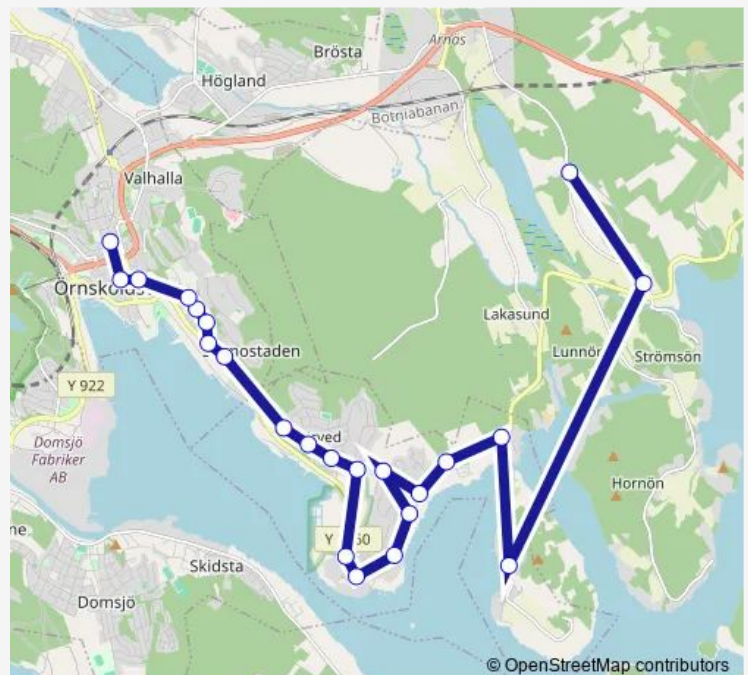

Ström

Route schedule

Örnsköldsvik Nolaskola/Victori — Tennbacken

Monday 13:30-15:42

Tuesday 13:30-15:42

Wednesday 13:30-15:42

Thursday 13:30-15:42

Friday 13:30-15:42

Saturday —

Sunday —

Route info

Direction: Örnsköldsvik Nolaskola/Victori

Stops: 22

Trip Duration: 0 hour 33 min

Direction

Tennbacken — Örnsköldsvik Nolaskolan

23 stops

[Open route schedule](#)

Tennbacken

Ström

Fläderbacken

Bodum Dekarsövägen

Marinvägen

Norra Skepparvägen