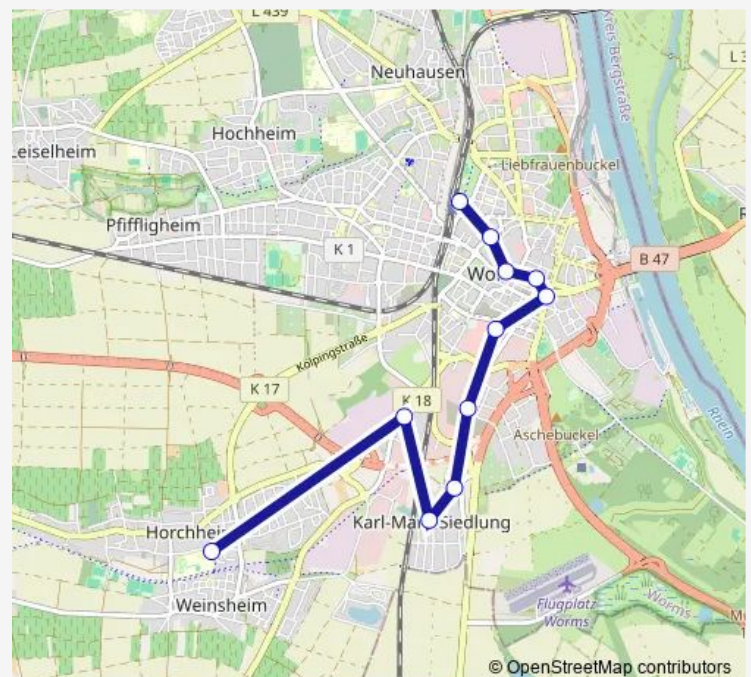

Monday 07:27

Tuesday 07:27

Wednesday 07:27

Thursday 07:27

Friday 07:27

Saturday —

Sunday —

Route info

Direction: Worms, Hauptbahnhof

Stops: 10

Trip Duration: 0 hour 13 min

Direction

undefined — undefined

0 stops

[Open route schedule](#)**Route schedule**

undefined — undefined

Monday	05:42-20:42
Tuesday	05:42-20:42
Wednesday	05:42-20:42
Thursday	05:42-20:42
Friday	05:42-20:42
Saturday	06:00-22:00
Sunday	—

Route info

Direction:

Stops: 0

Trip Duration: — min

Direction

Horchheim, Kerschenst. GS/lgs — Worms, Hauptbahnhof

Saturday —

Sunday —

Route info

Direction: Worms, Untere Kämmererstraße

Stops: 11

Trip Duration: 0 hour 21 min

409 Bus time schedules and route maps are available in an offline PDF at busmaps.com. Use the busmaps.com website to see live bus times, train schedule or subway schedule, and step-by-step directions for all public transit in Worms