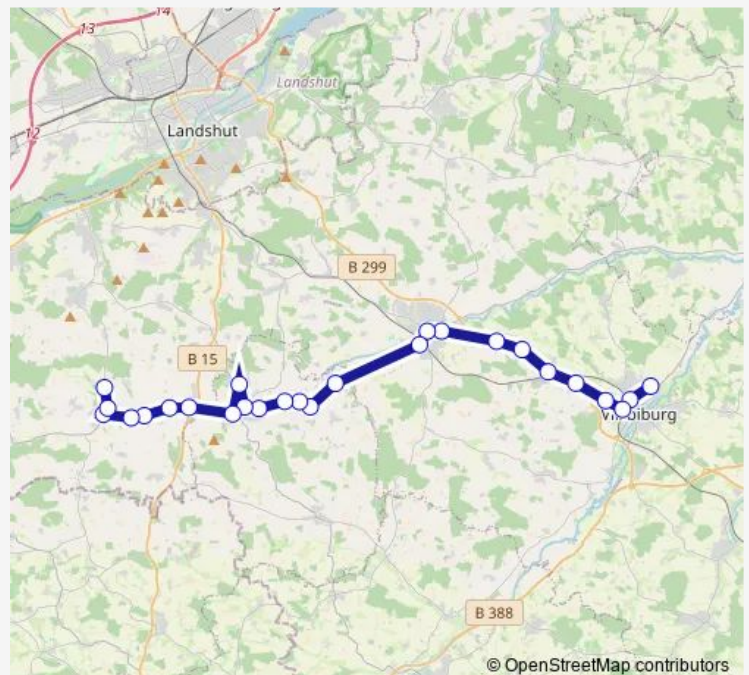

Thursday 13:00-15:20

Friday 13:00

Saturday —

Sunday —

Route info

Direction: Vilsbiburg, Gymnasium

Stops: 26

Trip Duration: 0 hour 40 min

■ 409

BusMaps

© OpenStreetMap contributors

Langenvils, Haus Nr. 67

Langenvils, Kreuzfeld

Vilsheim, Apotheke

Vilsheim, Landshuter Str./Kastanienweg

Kapfing bei Vilsheim

Saturday —

Sunday —

Route info

Direction: Kapfing bei Vilsheim

Stops: 22

Trip Duration: 0 hour 47 min

409 Bus time schedules and route maps are available in an offline PDF at busmaps.com. Use the busmaps.com website to see live bus times, train schedule or subway schedule, and step-by-step directions for all public transit in Landshut