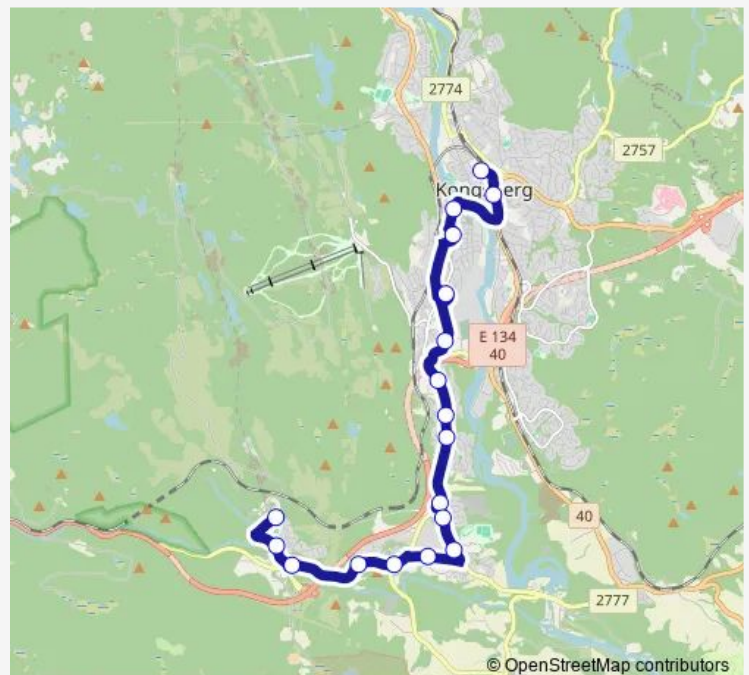

## Route schedule

Sølvverket snuplass — Kongsberg knutepunkt

Monday	06:00-18:00
Tuesday	06:00-18:00
Wednesday	06:00-18:00
Thursday	06:00-18:00
Friday	06:00-18:00
Saturday	—
Sunday	—

## Route info

Direction: Sølvverket snuplass

Stops: 18

Trip Duration: 0 hour 22 min

■ 409 — Kongsberg knutepunkt - Saggrenda

## Direction

Kongsberg knutepunkt — Sølvverket snuplass

18 stops

[Open route schedule](#)

Kongsberg knutepunkt

Sølvparken

Bergmannsveien

Krona

## Route info

Direction: Kongsberg knutepunkt

Stops: 18

Trip Duration: 0 hour 19 min

409 Local Bus Service time schedules and route maps are available in an offline PDF at [busmaps.com](https://busmaps.com). Use the [busmaps.com](https://busmaps.com) website to see live bus times, train schedule or subway schedule, and step-by-step directions for all public transit in Kongsberg