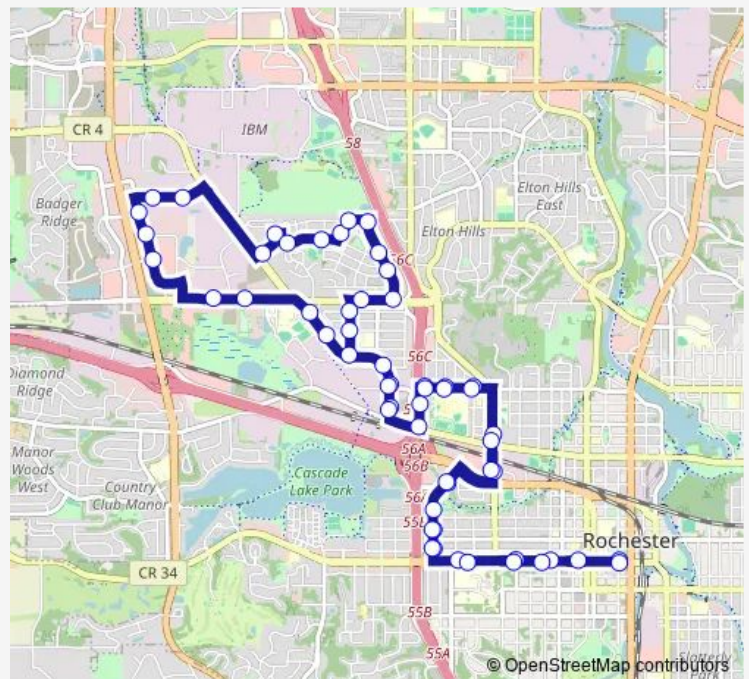

**Direction**  
 Downtown Transit CTR E — Downtown Transit CTR F

56 stops

[Open route schedule](#)

- Downtown Transit CTR E
- 2 ST SW AND 4 AVE Sw
- 2 ST SW AND 7 AVE Sw
- 2 ST SW AND 9 AVE Sw
- 2 ST SW AT ST Marys Hospital
- 16 AVE SW AND 1 ST Sw
- 16 AVE NW AND 1 ST Nw
- 16 AVE NW AND 2 ST Nw
- 16 AVE AND East OF 4 ST Nw
- 11 AVE NW AND 6 ST Nw
- 11 AVE NW AND 9 ST Nw
- 13 AVE NW AND 14 ST Nw
- 14 ST NW AT John Marshall Hs
- 14 ST NW AND 16 1/2 AVE Nw
- 17 AVE NW AND 7 ST Nw
- Vlyhigh DR NW AND N OF 7 ST Nw
- Vlyhigh DR NW AND 14 ST Nw
- Vlyhigh DR NW AND 15 ST Nw
- Vlyhigh DR NW AND 21 AVE Nw
- Vlyhigh DR NW AND 21 AVE Nw
- Vlyhigh DR AND Evergreen DR Nw

### Route schedule

Downtown Transit CTR E — Downtown Transit CTR F

Monday	05:19-18:18
Tuesday	05:19-18:18
Wednesday	05:19-18:18
Thursday	05:19-18:18
Friday	05:19-18:18
Saturday	—
Sunday	—

### Route info

Direction: Downtown Transit CTR E

Stops: 56

Trip Duration: 0 hour 54 min

19 ST NW AND East OF 32 AVE Nw

19 ST NW AND West OF 32 AVE Nw

Comm DR NW AT Costco

Comm DR NW AT CUB Foods

26 ST NW AND 24 AVE Nw

18 1/2 AVE NW AND 26 ST Nw

18 1/2 AVE NW AND 24 ST Nw

18 1/2 AVE NW AND 22 ST Nw

18 1/2 AVE NW AND 19 ST Nw

19 ST NW AND 20 AVE Nw

21 AVE NW AND 18 1/2 ST Nw

21 AVE NW AND 17 1/2 ST Nw