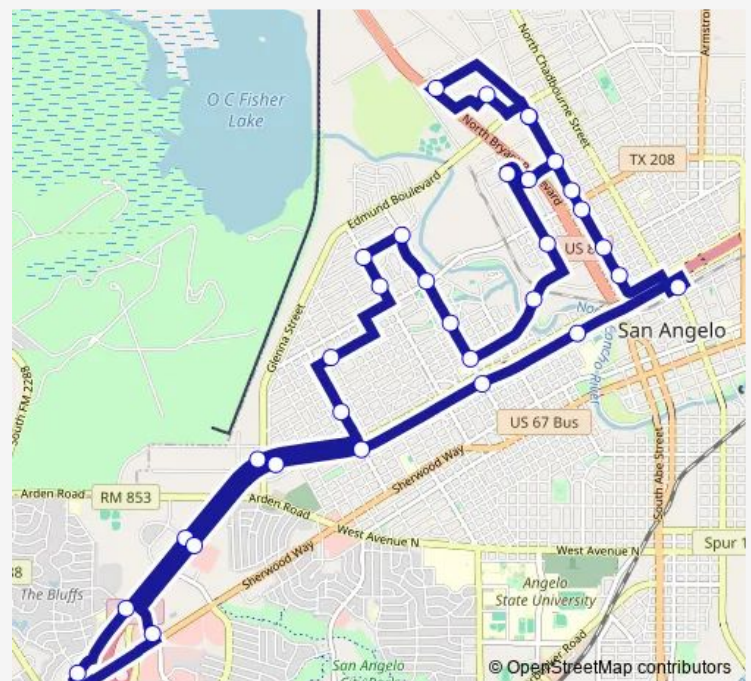

Lindell Ave & Hatcher St

### Route schedule

San Angelo Transit Center — Central High School

Monday 06:30-19:30

Tuesday 06:30-19:30

Wednesday 06:30-19:30

Thursday 06:30-19:30

Friday 06:30-19:30

Saturday 07:30-18:30

### Route info

Direction: San Angelo Transit Center

Stops: 32

Trip Duration: 0 hour 50 min

Route 4

N Garfield St & North St

Field & Streams/Stripes

Suddenlink