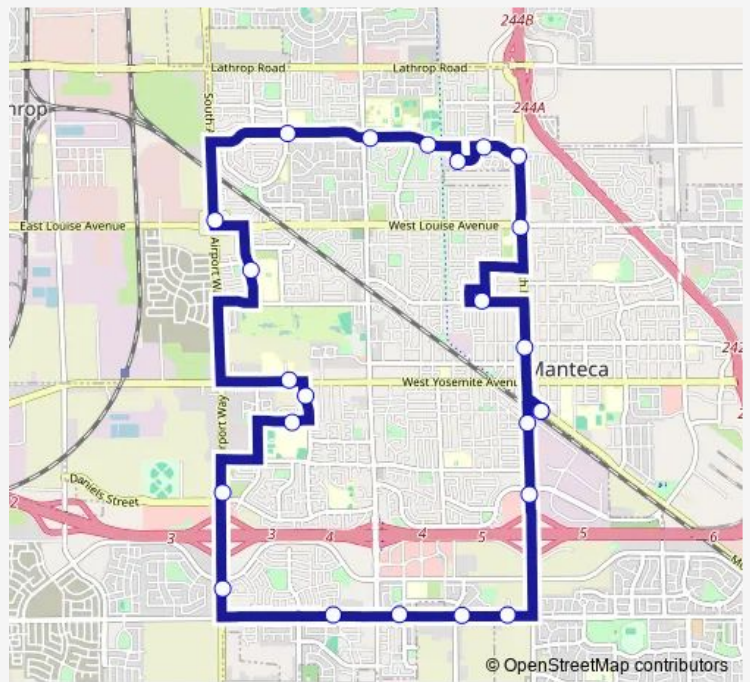

## Bus Route 4

[Go to website](#)

**Direction**  
 Transit Center — Transit Center

24 stops

[Open route schedule](#)

- Transit Center
- S Main St At Wetmore St
- S Main St At Mission Ridge Dr
- W Woodward Ave at Laurie Ave
- W Woodward Ave at Tinnin Rd
- W Woodward Ave at Pagola Ave
- W Woodward Ave at Al Fonseca Ln
- S Airport Way at Peregrine St
- S Airport Way at Daniels St
- Thomas St At Enrico Ln
- Winters Dr at Yosemite Ave
- W. Yosemite Ave At St Dominics Dr
- Zurich Dr at Geneva Way
- S Airport Way at W Louise Ave
- Northgate Dr At London Ave
- Northgate Dr At N Union Rd
- Northgate Dr At Pajaro Ave
- Eastwood Ave At Stonewood Ave
- Northgate Dr At Crestwood Ave
- N Main St At Northgate Dr
- N Main St At Louise Ave

### Route schedule

Transit Center — Transit Center

Monday	06:00-18:00
Tuesday	06:00-18:00
Wednesday	06:00-18:00
Thursday	06:00-18:00
Friday	06:00-18:00
Saturday	—
Sunday	—

**Route info**

Direction: Transit Center

Stops: 24

Trip Duration: 0 hour 52 min

Route 4

W Alameda St at Acacia Ave

N Main St At North St

Transit Center

Route 4 Bus time schedules and route maps are available in an offline PDF at [busmaps.com](https://busmaps.com). Use the [busmaps.com](https://busmaps.com) website to see live bus times, train schedule or subway schedule, and step-by-step directions for all public transit in Stockton