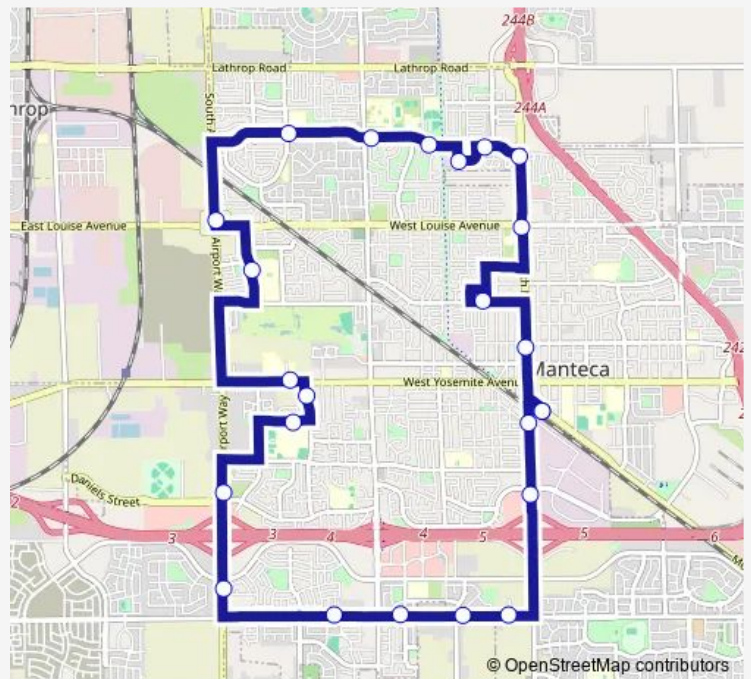

## Bus Route 4

[Go to website](#)

**Direction**  
 Transit Center — Transit Center

24 stops

[Open route schedule](#)

- Transit Center
- S Main St At Wetmore St
- S Main St At Mission Ridge Dr
- W Woodward Ave at Laurie Ave
- W Woodward Ave at Tinnin Rd
- W Woodward Ave at Pagola Ave
- W Woodward Ave at Al Fonseca Ln
- S Airport Way at Peregrine St
- S Airport Way at Daniels St
- Thomas St At Enrico Ln
- Winters Dr at Yosemite Ave
- W. Yosemite Ave At St Dominics Dr
- Zurich Dr at Geneva Way
- S Airport Way at W Louise Ave
- Northgate Dr At London Ave
- Northgate Dr At N Union Rd
- Northgate Dr At Pajaro Ave
- Eastwood Ave At Stonewood Ave
- Northgate Dr At Crestwood Ave
- N Main St At Northgate Dr
- N Main St At Louise Ave

### Route schedule

Transit Center — Transit Center

Monday	06:00-18:00
Tuesday	06:00-18:00
Wednesday	06:00-18:00
Thursday	06:00-18:00
Friday	06:00-18:00
Saturday	—
Sunday	—

**Route info**

Direction: Transit Center

Stops: 24

Trip Duration: 0 hour 52 min

W Alameda St at Acacia Ave

N Main St At North St

Transit Center

Route 4 Bus time schedules and route maps are available in an offline PDF at [busmaps.com](https://busmaps.com). Use the [busmaps.com](https://busmaps.com) website to see live bus times, train schedule or subway schedule, and step-by-step directions for all public transit in Stockton