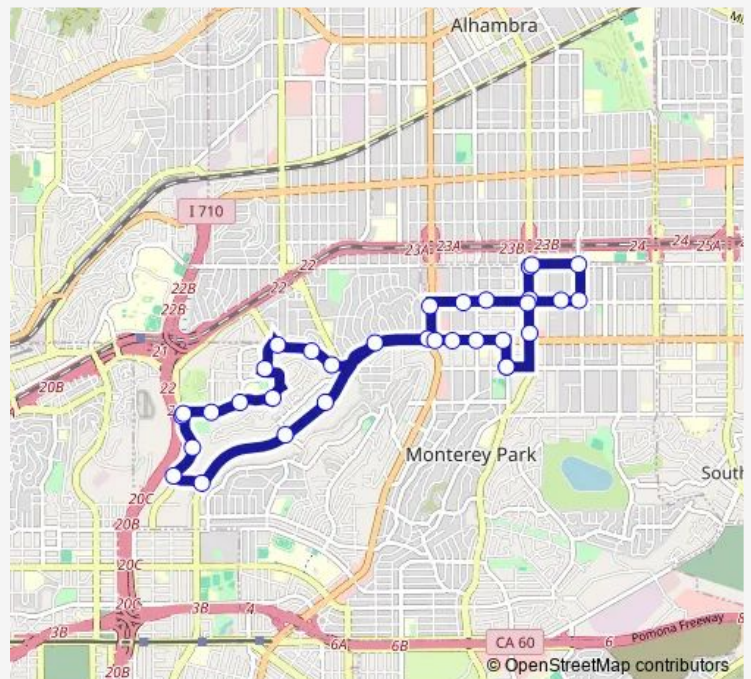

Bus Route 4

[Go to website](#)

Direction
 Ramona/Newmark — Ramona/Newmark
 33 stops
[Open route schedule](#)

- Ramona/Newmark
- N Garfield Avenue and E Garvey Avenue
- N Garfield Avenue and E Emerson Avenue
- Garfield/Med Ctr (600)
- E Hellman Avenue and N Garfield Avenue
- E Hellman Avenue and N Alhambra Avenue
- E Emerson Avenue and N Alhambra Avenue
- Emerson Ave and Nicholson Ave
- N Garfield Avenue and W Emerson Avenue
- W Emerson Avenue and N Mc Pherrin Avenue
- W Emerson Avenue and N Moore Avenue Sw
- Atlantic and Emerson
- Garvey Avenue and S Atlantic Avenue
- Garvey Avenue and Hitchcock Drive
- Monterey Pass (1st)
- Monterey Pass/Vagabond
- Monterey Pass Road and Davidson Drive
- Corporate Center Drive and Davidson Drive W
- Corporate Center Drive (900) W
- Corporate Center Drive and Casuda Canyon Drive Sw
- Corporate Center Drive and Casuda Canyon Drive Se

Route schedule
 Ramona/Newmark — Ramona/Newmark

Monday	06:30-17:50
Tuesday	06:30-17:50
Wednesday	06:30-17:50
Thursday	06:30-17:50
Friday	06:30-17:50
Saturday	—
Sunday	—

Route info
 Direction: Ramona/Newmark
 Stops: 33
 Trip Duration: 0 hour 40 min

Route 4 **BusMaps**

Casuda Canyon Drive and Ladera st

Casuda Canyon Drive and Copa Way

Arriba/Copa

Casuda Canyon Drive and Verde Vista Drive

Garvey/Casuda Canyon

Garvey Avenue at Orthodox Church

Garvey Avenue and Abajo Drive

Garvey Ave and Atlantic Blvd

Garvey Avenue and S Chandler Avenue Se

Garvey Avenue and N Ynez Avenue

Garvey Avenue and S Ramona Avenue

Ramona/Newmark

Route 4 Bus time schedules and route maps are available in an offline PDF at busmaps.com. Use the busmaps.com website to see live bus times, train schedule or subway schedule, and step-by-step directions for all public transit in Los Angeles