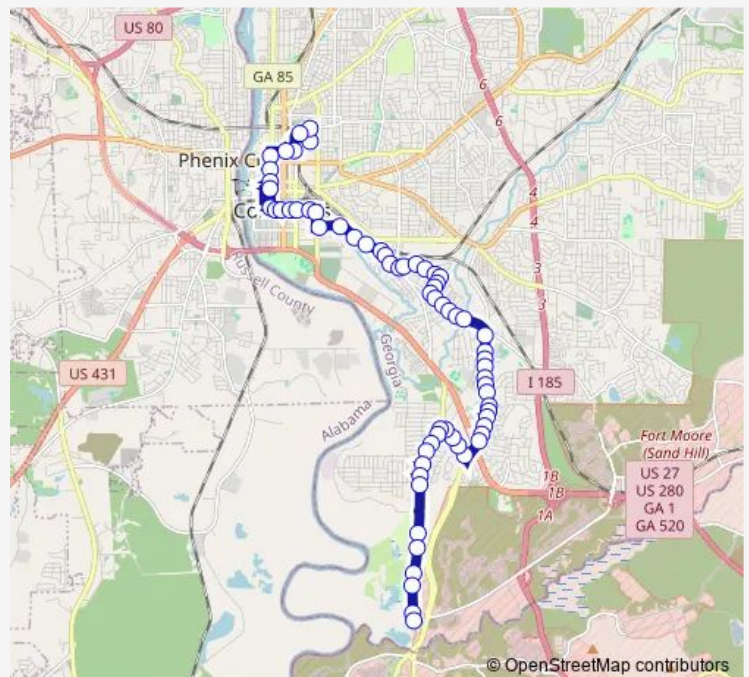

8th St and 3rd Ave

8th St and Veterans Pkwy

8th St and 5th Ave

8th St and 6th Ave

8th St and 9th Ave

10th Ave and 8th St

Cusseta Rd and 10th Ave

Cusseta Rd and Oakview Ave

Cusseta Rd and 15th Ave

Cusseta Rd and 17th Ave

Cusseta Rd and 20th Ave

Route schedule

Metra Transfer Center — Lumpkin Rd and Custer Rd

Monday 05:00-18:00

Tuesday 05:00-18:00

Wednesday 05:00-18:00

Thursday 05:00-18:00

Friday 05:00-18:00

Saturday 05:00-18:00

Sunday —

Route info

Direction: Metra Transfer Center

Stops: 67

Trip Duration: 0 hour 40 min

Route 4

Cusseta Rd and Canty Pl

Cusseta Rd and Bragg Smith St

Andrews Rd and Cusseta Rd

Andrews Rd and Alford St

Clover Ln and Andrews Rd

Clover Ln and Mellon St

Clover Ln and Bernard Dr