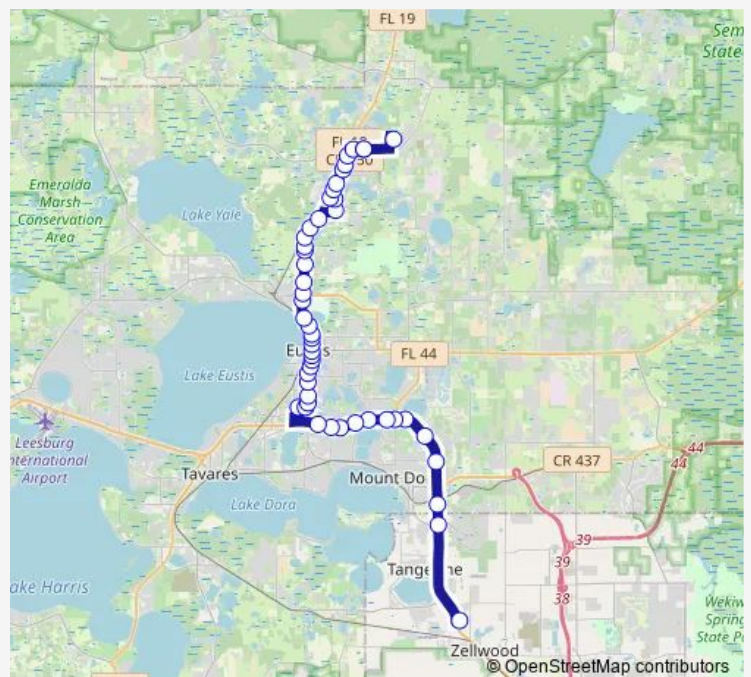

Lx40177 Bay St & Idlewild Ave

Lx40181 Bay St & Barnes Ave

Lx11221 S Bay St & Doanne Ave

Lx11225 S Bay St & Norton Ave

Lx11229 S Grove St & E Key Ave

**Route schedule**

Lx40121 Holly St & U.S 441 — Lx40285 E Collins St & Fletcher Rd

Monday 08:03-16:03

Tuesday 08:03-16:03

Wednesday 08:03-16:03

Thursday 08:03-16:03

Friday 08:03-16:03

Saturday —

Sunday —

**Route info**

Direction: Lx40121 Holly St & U.S 441

Stops: 49

Trip Duration: 1 hour 6 min

Route 4 — Rt 4 Altoona to Zellwood

Lx11233 S Grove St & E Lemon Ave

Lx11237 S Grove St & Orange Ave

Lx40185 Bay St & Mcdonald Ave

Lx40189 Bay St & Bates Ave