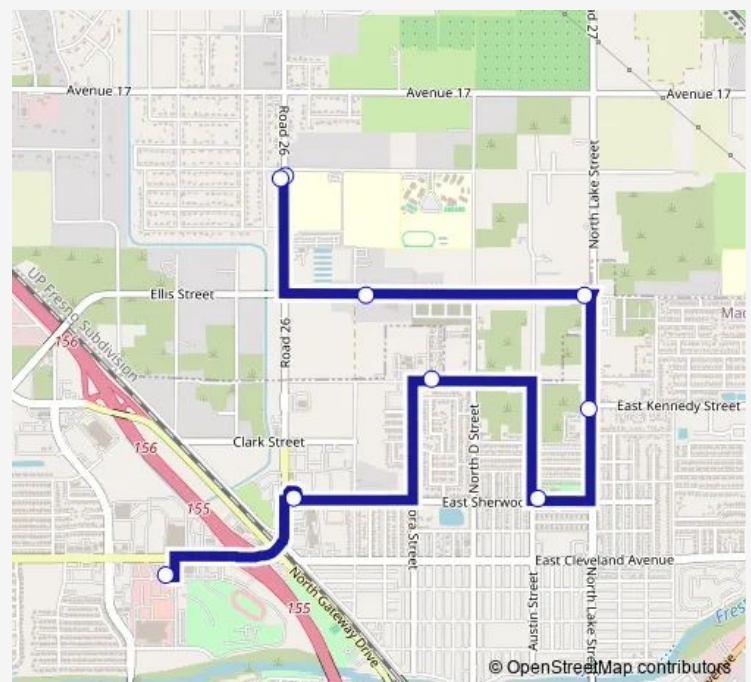

Bus Route 4 Blue Line

[Go to website](#)

Direction

Road 26 and Martin Street - Matilda Torres High School —
Walgreens at Cleveland Avenue

9 stops

[Open route schedule](#)

Road 26 and Martin Street - Matilda Torres High School

Road 26 and Martin Street - Trujillos Meat Market

Ellis Street and Owens Street

Lake Street and Ellis Street

Lake Street and Kennedy Street - Madera Garden Apartments (Southbound)

Sherwood Way and Austin Avenue - Pan American Community Center

Adell Street at Las Brisas Apartments

Sherwood Street and Country Club Drive - Big Lots (Westbound)

Walgreens at Cleveland Avenue

Route schedule

Road 26 and Martin Street - Matilda Torres High School —
Walgreens at Cleveland Avenue

Monday 09:35-16:35

Tuesday 09:35-16:35

Wednesday 09:35-16:35

Thursday 09:35-16:35

Friday 09:35-16:35

Saturday —

Sunday —

Route info

Direction: Road 26 and Martin Street - Matilda Torres High School

Stops: 9

Trip Duration: 0 hour 15 min

Route 4 — Blue Line