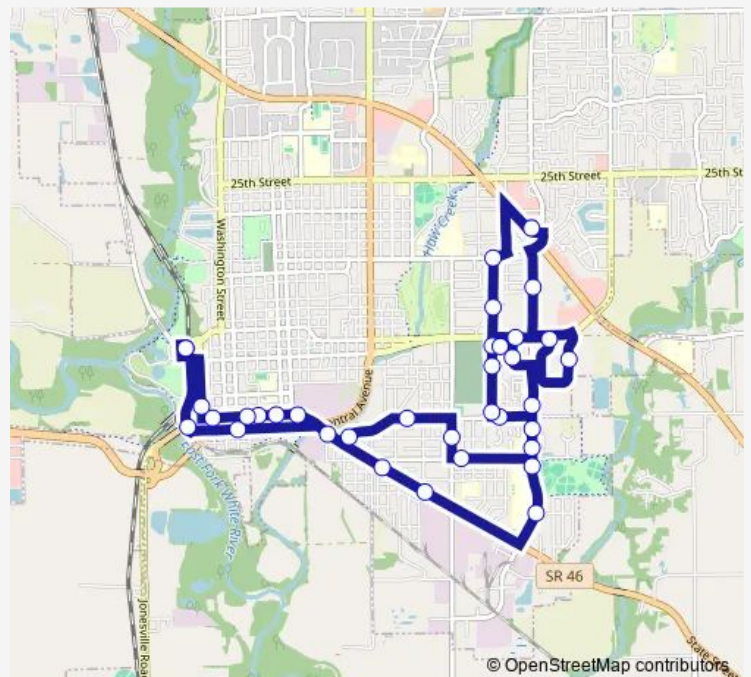

Target

Southbound Mcclure Road and 16th Street

Southbound Mcclure Road-DSI & Quail Run

9th & Pavilion Drive

Route schedule

Transit Depot — Transit Depot

Monday 06:05-19:05

Tuesday 06:05-19:05

Wednesday 06:05-19:05

Thursday 06:05-19:05

Friday 06:05-19:05

Saturday 08:05-16:05

Sunday —

Route info

Direction: Transit Depot

Stops: 35

Trip Duration: 0 hour 50 min

Route 4

Centerstone

Southbound Marr Road & Mckinley Avenue

Columbus Christian and East High School

Indiana & Gladstone Avenue

Northbound Gladstone Avenue and Mckinley Avenue

5 Points Foundation For Youth

Pence Calla Street & State Street

3rd Street and California Street

3rd Street and Sycamore Street

3rd Street and Lafayette Street Dairy Queen Mcdonalds

County Office Building/ Court Services

3rd Street and Brown Street