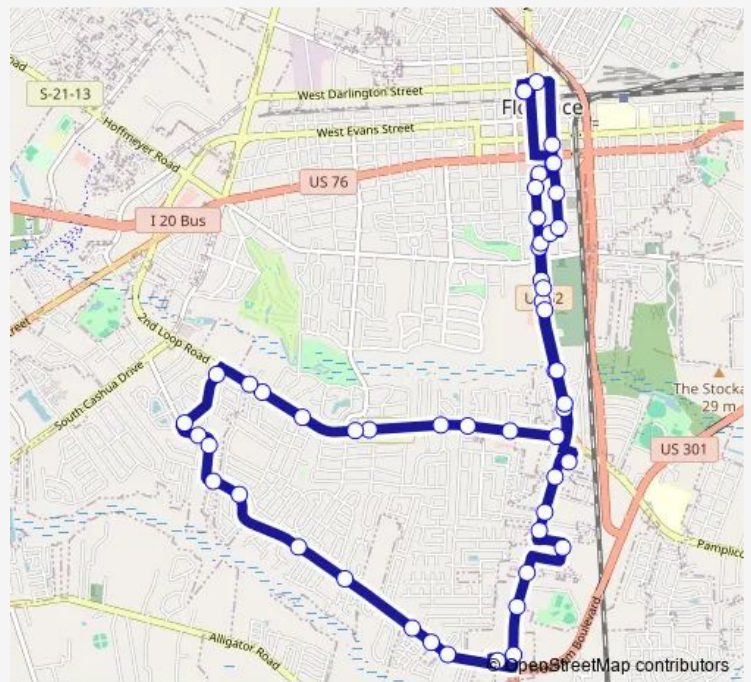

## Bus Route 4 Florence Route 4

[Go to website](#)

**Direction**  
 Florence Transit Center — Florence Transit Center

51 stops

[Open route schedule](#)

- Florence Transit Center
- 319 S. Dargan St Florence School Dist 1
- 101 W. Pine St Tommy's
- 415 S. Irby St Colonial Inn (outbound)
- 611 S. Irby St Greyhound (outbound)
- 725 S. Irby St Creel Tire (outbound)
- 831 S. Irby St Old Motel 6 (outbound)
- 931 S. Irby St Hallmark Square (outbound)
- 1245 S. Irby St Checkers (outbound)
- 1359 S. Irby St Title Loans (outbound)
- 205 W. 2nd Loop Rd Captain D's
- 475 2nd Loop Rd before Constantine Dr
- 685 2nd Loop Rd before Mobil
- 2nd Loop Rd & Rollins Ave
- 1215 2nd Loop Rd
- 2nd Loop Rd Food Lion
- 2nd Loop Rd Goodwill
- 2nd Loop Rd (Sedgefield Apts)
- 1921 2nd Loop Rd (Immunotek)
- S. Mayfield Terr Sterling Apts
- S. Mayfair Terr & 3rd Loop Rd

Route schedule  
 Florence Transit Center — Florence Transit Center

Monday	06:00-17:00
Tuesday	06:00-17:00
Wednesday	06:00-17:00
Thursday	06:00-17:00
Friday	06:00-17:00
Saturday	08:00-15:00
Sunday	—

Route info

Direction: Florence Transit Center

Stops: 51

Trip Duration: 0 hour 51 min

Route 4 — Florence Route 4 **BusMaps**

3rd Loop Rd & S. Holloman Dr

1938 3rd Loop Rd

3rd Loop Rd & Gable Ridge Dr

3rd Loop Rd & Bellevue Dr

3rd Loop Rd & Marsh Ave

1110 3rd Loop Rd Bonnie Doon Condos

3rd Loop Rd & Crown Pointe Dr

3rd Loop Rd Colonial Gardens

3rd Loop Rd Deerfield Run

Department of Social Services (shelter)

2600 S. Irby St Food Lion