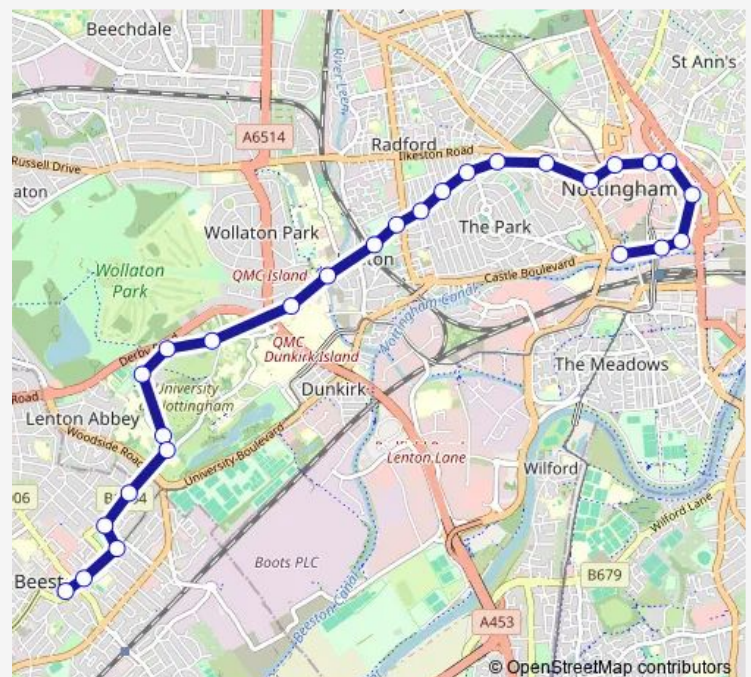

Thursday 00:20-03:40

Friday 00:20-03:40

Saturday 00:20-03:40

Sunday —

Route info

Direction: Broadmarsh

Stops: 27

Trip Duration: 0 hour 32 min

N34 — Nightbus City-Beeston

BusMaps

University West Entrance

Salthouse Lane

Humber Road

Resource Centre

Jessamine Court

Beeston Bus & Tram Interchange

Direction

Beeston Bus & Tram Interchange — Angel Row A3

31 stops

[Open route schedule](#)

Beeston Bus & Tram Interchange

Church Street

City Road

Marlborough Road

Stops: 31

Trip Duration: 0 hour 32 min

Canal Street

Ice Arena

East Street

Victoria Centre

Elite

Angel Row A3