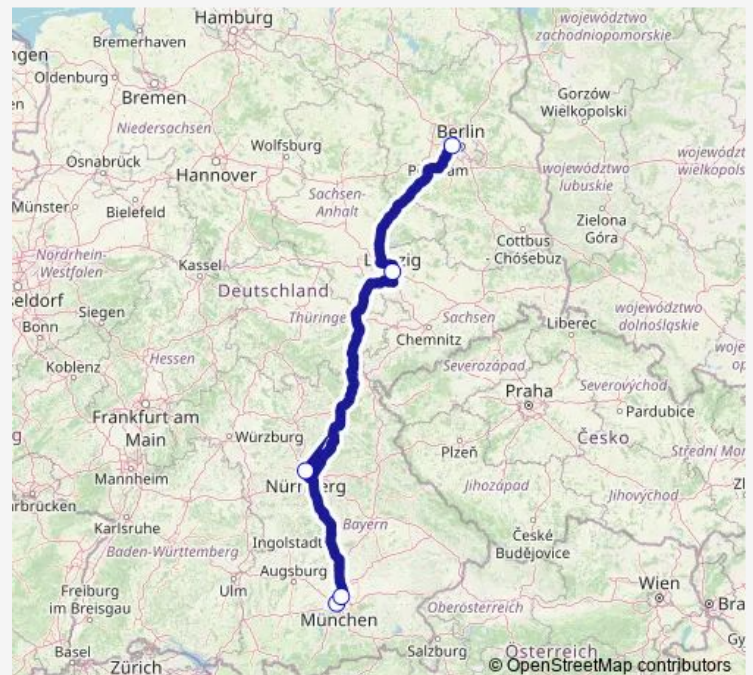

International Coach Service N34 Berlin - Leipzig - Munich

[Go to website](#)

Direction

Zob — Berlin ZOB [Fernbus]

5 stops

[Open route schedule](#)

Zob

Fröttmaning

Nürnberg Hbf

Leipzig, Hauptbahnhof/Ostseite

Berlin ZOB [Fernbus]

Route schedule

Zob — Berlin ZOB [Fernbus]

Monday	22:15
Tuesday	22:15
Wednesday	22:15
Thursday	22:15
Friday	22:15
Saturday	22:15
Sunday	22:15

Route info

Direction: Zob

Stops: 5

Trip Duration: 8 hour 20 min

N34 — Berlin - Leipzig - Munich

Direction

Berlin ZOB [Fernbus] — Zob

5 stops

[Open route schedule](#)

Berlin ZOB [Fernbus]

Leipzig, Hauptbahnhof/Ostseite

Nürnberg Hbf

Fröttmaning

Zob

Route schedule

Berlin ZOB [Fernbus] — Zob