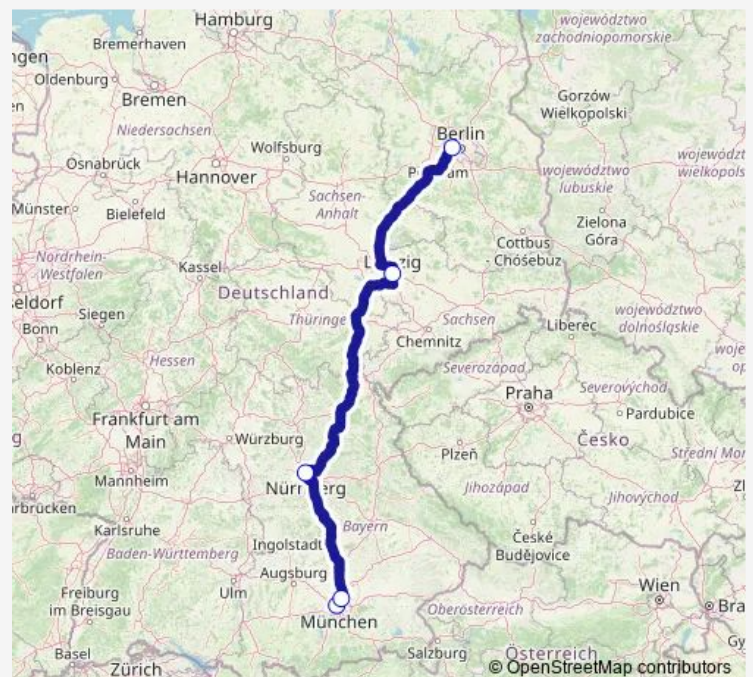

International Coach Service N34 Berlin - Leipzig - Munich

[Go to website](#)

Direction

Berlin ZOB [Fernbus] — Zob

5 stops

[Open route schedule](#)

Berlin ZOB [Fernbus]

Leipzig, Hauptbahnhof/Ostseite

Nürnberg Hbf

Fröttmaning

Zob

Route schedule

Berlin ZOB [Fernbus] — Zob

Monday	23:30
Tuesday	23:30
Wednesday	23:30
Thursday	23:30
Friday	23:30
Saturday	23:30
Sunday	23:30

Route info

Direction: Berlin ZOB [Fernbus]

Stops: 5

Trip Duration: 8 hour 25 min

N34 — Berlin - Leipzig - Munich

Direction

Zob — Berlin ZOB [Fernbus]

5 stops

[Open route schedule](#)

Zob

Route info

Direction: Zob

Stops: 5

Trip Duration: 8 hour 20 min

N34 International Coach Service time schedules and route maps are available in an offline PDF at busmaps.com. Use the busmaps.com website to see live bus times, train schedule or subway schedule, and step-by-step directions for all public transit in Munich