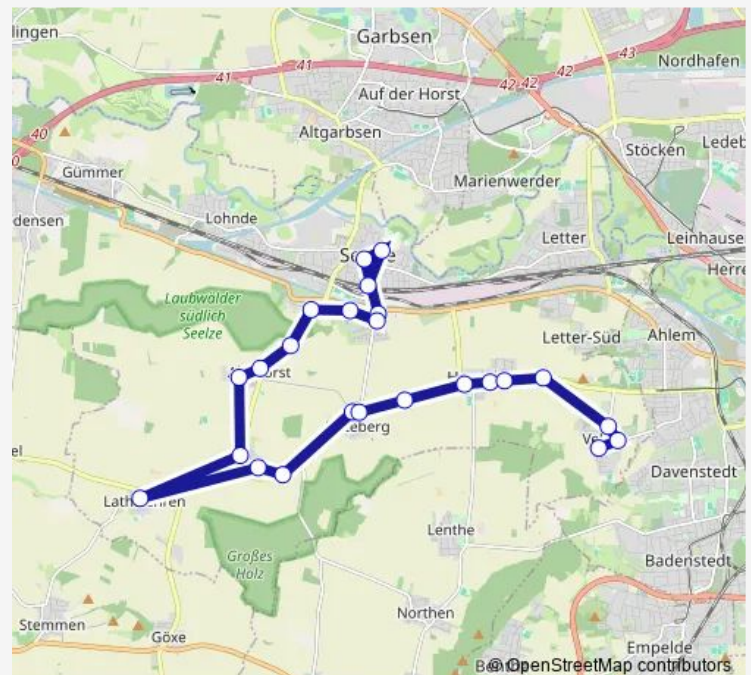

Thursday 21:20-23:20

Friday 21:20-23:20

Saturday 09:20-23:20

Sunday 09:20-23:20

Route info

Direction: Seelze Bahnhof

Stops: 24

Trip Duration: 0 hour 30 min

Ruftaxi Seelze

BusMaps

Velber Hasselfeldstraße

Velber Bornstraße

Velber Am Wehrgraben

Direction

Velber Am Wehrgraben — Seelze Bahnhof

24 stops

[Open route schedule](#)

Velber Am Wehrgraben

Velber Bornstraße

Velber Hasselfeldstraße

Harenberg Kollrothshöh

Harenberg Bergfeld

Harenberg Mitte

Harenberg Seelzer Straße

Saturday 08:10-22:10

Sunday 08:10-22:10

Route info

Direction: Velber Am Wehrgraben

Stops: 24

Trip Duration: 0 hour 30 min

Ruftaxi Seelze Bus time schedules and route maps are available in an offline PDF at busmaps.com. Use the busmaps.com website to see live bus times, train schedule or subway schedule, and step-by-step directions for all public transit in Hannover