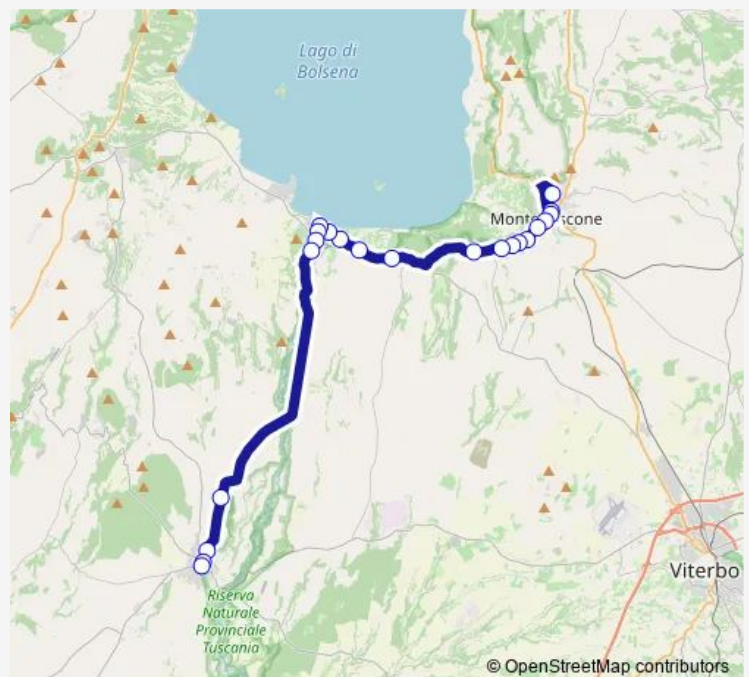

Marta | Piazza Umberto I # f618

Marta | Via Tuscania Via Bixio # f619

Marta | Via Tuscania Via Verentana # f620

Marta | Via Tuscania Via Trento # f621

Tuscania | Le Mandrie # f00034

Tuscania | Cimitero # f622

Tuscania | viale Trieste # f623

Route schedule

Montefiascone | Via Salotti Via Moro # f594 — Tuscania
Rio Frecciaro # f7896

Monday	13:30
Tuesday	13:30
Wednesday	13:30
Thursday	13:30
Friday	13:30
Saturday	—
Sunday	—

Route info

Direction: Montefiascone | Via Salotti Via Moro # f594

Stops: 22

Trip Duration: 0 hour 40 min

Montefiascone - Tuscania # Va851d

Tuscania Rio Frecciaro # f7896

Bus time schedules and route maps are available in an offline PDF at busmaps.com. Use the busmaps.com website to see live bus times, train schedule or subway schedule, and step-by-step directions for all public transit in Montefiascone