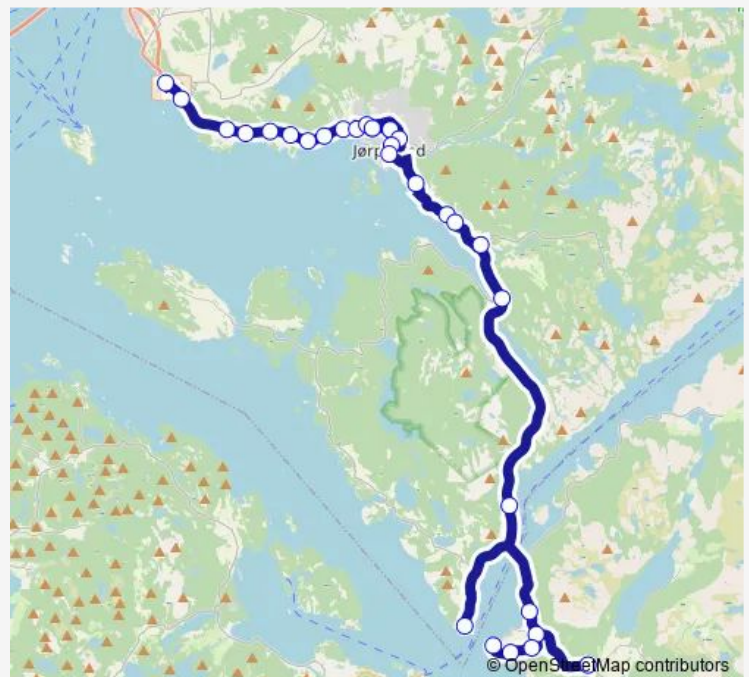

School Bus SK2905

[Go to website](#)

Direction

Strand vgs. — Solbakk bussterminal

9 stops

[Open route schedule](#)

Strand vgs.

Bedehusvegen

Karlsakrossen

Prestamarka

Prestenesvegen

Håbakk

Giljebakken

Strandastøa

Solbakk bussterminal

Route schedule

Strand vgs. — Solbakk bussterminal

Monday 13:50

Tuesday 13:50

Wednesday 13:50

Thursday 13:50

Friday —

Saturday —

Sunday —

Route info

Direction: Strand vgs.

Stops: 9

Trip Duration: 0 hour 10 min

■ SK2905

BusMaps