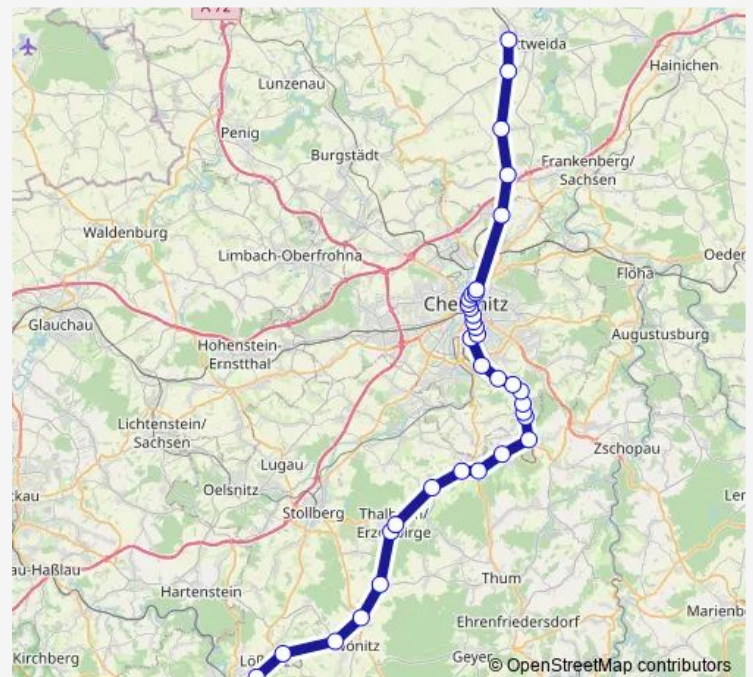

High Speed Rail Service C14

[Go to website](#)

Direction

Mittweida, Bahnhof — Chemnitz, Roter Turm

9 stops

[Open route schedule](#)

Mittweida, Bahnhof

Altmittweida, Bahnhof

Ottendorf (Mittweida)

Oberlichtenau

Chemnitz, Hp Kinderwaldstätte

Chemnitz, Hauptbahnhof

Chemnitz, Hbf Bahnhofstr

Chemnitz, Theaterplatz

Chemnitz, Roter Turm

Route schedule

Mittweida, Bahnhof — Chemnitz, Roter Turm

Monday 00:13

Tuesday 00:13

Wednesday 00:13

Thursday 00:13

Friday 00:13

Saturday 00:13

Sunday 00:13

Route info

Direction: Mittweida, Bahnhof

Stops: 9

Trip Duration: 0 hour 25 min

■ C14

Direction

Mittweida, Bahnhof — Thalheim, Bahnhof

30 stops