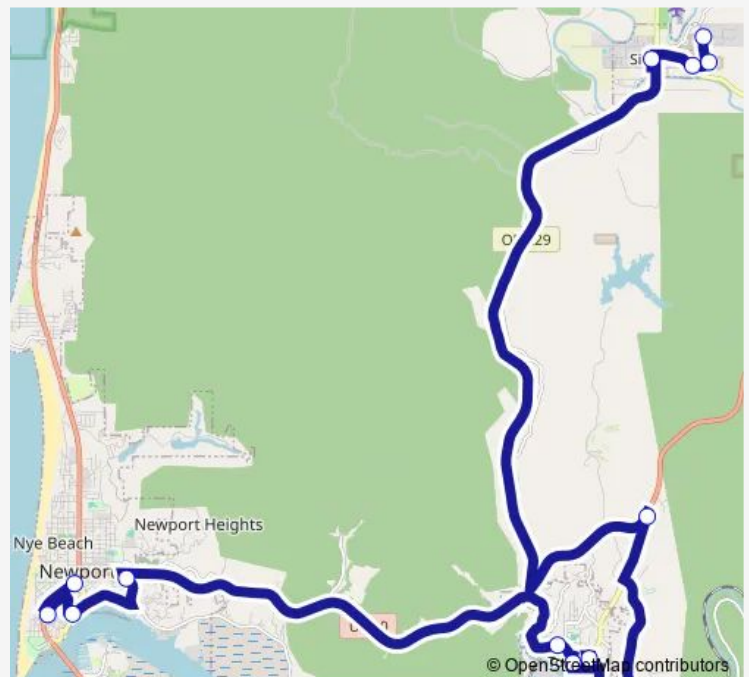

Gwee Shut & Judd Rd

Route schedule

Newport City Hall — Gwee Shut & Judd Rd

Monday	08:30-14:20
Tuesday	08:30-14:20
Wednesday	08:30-14:20
Thursday	08:30-14:20
Friday	08:30-14:20
Saturday	08:30-14:20
Sunday	—

Route info

Direction: Newport City Hall

Stops: 13

Trip Duration: 0 hour 45 min

Direction

undefined — undefined

0 stops

[Open route schedule](#)**Route schedule**

undefined — undefined

Monday	09:15-12:16
Tuesday	09:15-12:16
Wednesday	09:15-12:16
Thursday	09:15-12:16
Friday	09:15-12:16
Saturday	09:15-12:16
Sunday	—

Route info

Direction:

Stops: 0

Trip Duration: — min

Direction

Wednesday 06:45

Thursday 06:45

Friday 06:45

Saturday 06:45

Sunday —

Route info

Direction: Gwee Shut & Judd Rd

Stops: 17