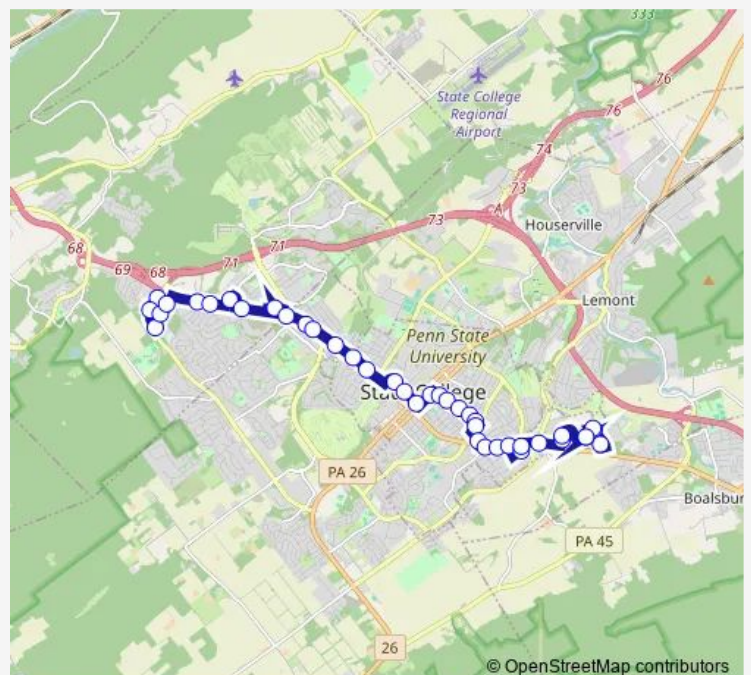

1611 North Atheron (Champs)

North Atherton Place at Mcdonalds

Trader Joes Plaza

Route schedule

Rolling Ridge Drive at Hills Plaza — Valley Vista Drive at Lowes Center

Monday	07:17-21:30
Tuesday	07:17-21:30
Wednesday	07:17-21:30
Thursday	07:17-21:30
Friday	07:17-21:30
Saturday	08:25-21:25
Sunday	—

Route info

Direction: Rolling Ridge Drive at Hills Plaza

Stops: 25

Trip Duration: 0 hour 30 min

AC — Atherton Street Connector

Colonnade Blvd at Wegmans

N Atherton St near Fairfield Inn

N Atherton St at Hawbaker Industrial Dr

Valley Vista Drive at Lowes Center

Direction

Valley Vista Drive at Lowes Center — Rolling Ridge Drive at Hills Plaza

40 stops

[Open route schedule](#)

Valley Vista Drive at Lowes Center

Carnegie Dr at Vista Lofts

Route schedule

Valley Vista Drive at Lowes Center — Rolling Ridge Drive at Hills Plaza

Monday 06:51-21:35

Tuesday 06:51-21:35

Wednesday 06:51-21:35

Thursday 06:51-21:35

Friday 06:51-21:35

Saturday 08:00-21:30