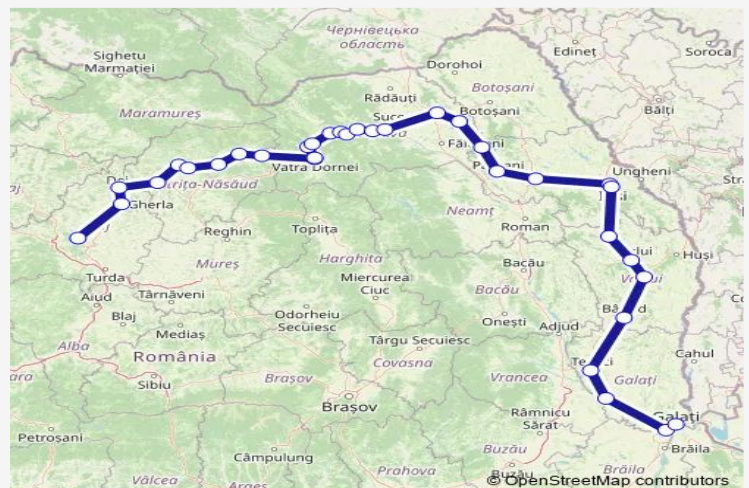

Rail IR: Cluj Napoca - Galați IR: Cluj Napoca - Gherla - Dej Calatori - Beclean pe Someș - Salva - Năsăud - Ilva Mică - Măgura Ilvei Hm. - Lunca Ilvei - Vatra Dornei Băi hc. - Vatra Dornei - Iacobeni - Mestecăniș Hm. - Pojorâta Hm. - Câmpulung Mold. - Câmpulung Est Hm. - Vama - Frasin Hm. - Gura Humorului Oraș - Suceava - Verești - Dolhasca - Pașcani - Târgu Frumos - Iași - Nicolina - Buhăiești - Vaslui - Crasna - Bârlad - Tecuci - Liești Hm. - Barboși - Galați

[Go to website](#)

Direction

Cluj Napoca — Galați

34 stops

[Open route schedule](#)

Cluj Napoca

Gherla

Dej Calatori

Beclean pe Someș

Salva

Năsăud

Ilva Mică

Măgura Ilvei Hm.

Lunca Ilvei

Vatra Dornei Băi hc.

Vatra Dornei

Iacobeni

Mestecăniș Hm.

Pojorâta Hm.

Câmpulung Mold.

Câmpulung Est Hm.

Vama

Route schedule

Cluj Napoca — Galați

Monday 07:15-09:30

Tuesday 07:15-09:30

Wednesday 07:15-09:30

Thursday 07:15-09:30

Friday 07:15-09:30

Saturday 07:15-09:30

Sunday 07:15-09:30

Route info

Direction: Cluj Napoca

Stops: 34

Trip Duration: 15 hour 38 min