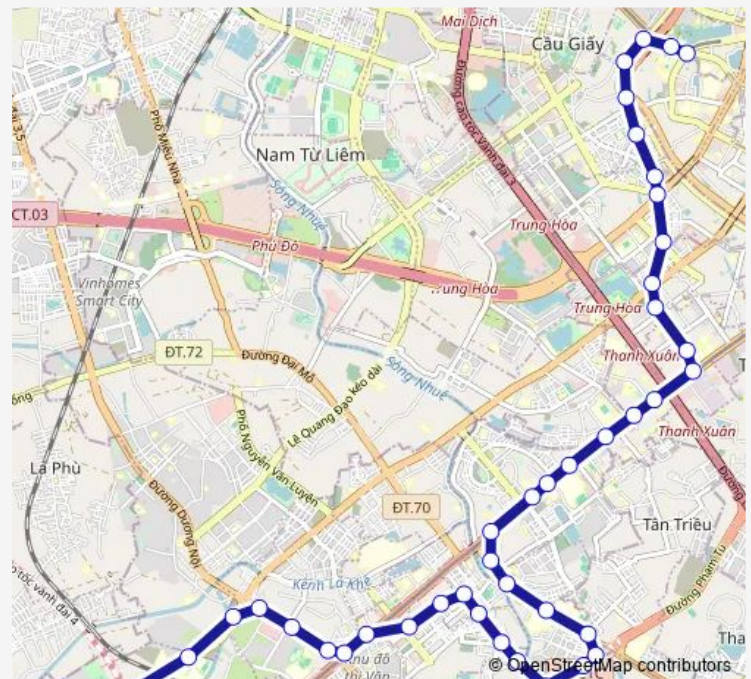

### Direction

undefined — undefined

0 stops

[Open route schedule](#)

### Route schedule

undefined — undefined

Monday 06:30-09:39

Tuesday 06:30-09:39

Wednesday 06:30-09:39

Thursday 06:30-09:39

Friday 06:30-09:39

Saturday 06:30-09:39

### Route info

Direction:

Stops: 0

Trip Duration: – min

© OpenStreetMap contributors

Route\_105\_1

BusMaps

## Route info

Direction: Stop\_105\_2\_S43

Stops: 43

Trip Duration: 1 hour 13 min

Stop\_103\_2\_S63

Stop\_105\_1\_S27

Stop\_105\_1\_S28

Stop\_105\_1\_S29