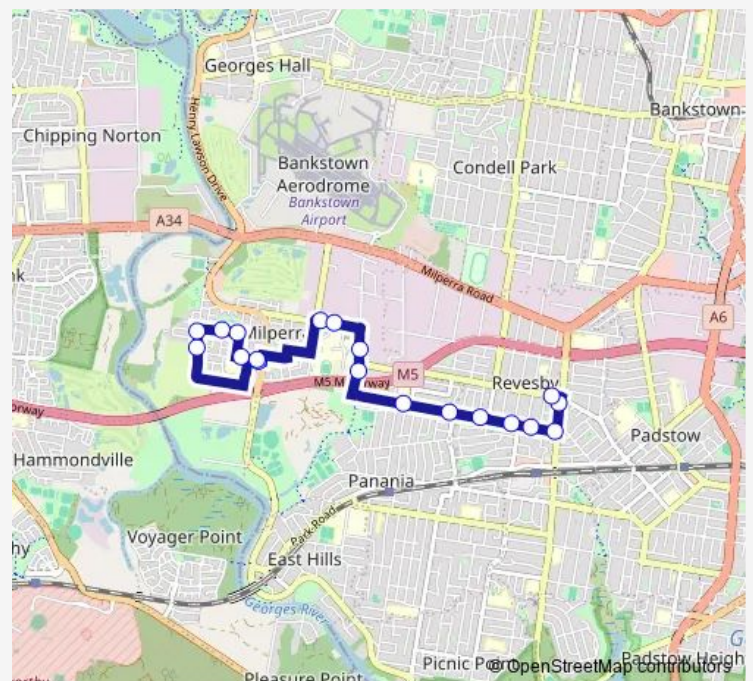

School Bus S718 Milperra to St Lukes Primary School

[Go to website](#)

**Direction**

Pozieres Av After Henry Lawson Dr — St Lukes Primary School, Beaconsfield St

19 stops

[Open route schedule](#)

- Pozieres Av After Henry Lawson Dr
- Raleigh Rd Opp Pozieres Av
- Raleigh Rd At Martin Cres
- Newland Reserve Playground, Newland Av
- Newland Av At Amiens Av
- Pozieres Av Opp Milperra Public School
- Pozieres Av Before Henry Lawson Dr
- Bullecourt Av After Ashford Av
- Bullecourt Av Opp Western Sydney University
- Horsley Rd Opp Mount St Joseph Catholic College
- Horsley Rd After Beaconsfield St
- Panania North Public School, Bransgrove Rd
- Bransgrove Rd Opp Carson St
- Bransgrove Rd At Presland Av
- Bransgrove Rd At Sherwood St
- Bransgrove Rd Opp Simmons St
- Bransgrove Rd At The River Rd
- St Lukes Primary School, The River Rd
- St Lukes Primary School, Beaconsfield St

Route schedule

Pozieres Av After Henry Lawson Dr — St Lukes Primary School, Beaconsfield St

Monday	08:35
Tuesday	08:35
Wednesday	08:35
Thursday	08:35
Friday	08:35
Saturday	—
Sunday	—

Route info

Direction: Pozieres Av After Henry Lawson Dr

Stops: 19

Trip Duration: 0 hour 15 min

S718 — Milperra to St Lukes Primary School

S718 School Bus time schedules and route maps are available in an offline PDF at [busmaps.com](https://busmaps.com). Use the [busmaps.com](https://busmaps.com) website to see live bus times, train schedule or subway schedule, and step-by-step directions for all public transit in Liverpool