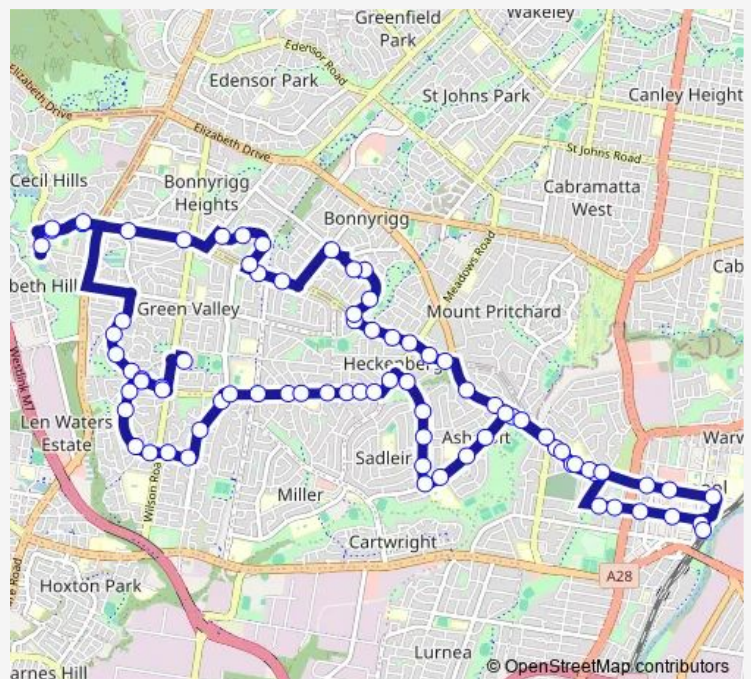

Elizabeth Dr After Roslyn St

Elizabeth Dr Before Maxwells Av

Elizabeth Dr After Maxwells Av

Elizabeth Dr After Marum St

North Liverpool Rd After Elizabeth Dr

12 North Liverpool Rd

North Liverpool Rd After South Liverpool Rd

Liverpool Station, Stand F — Liverpool Station, Stand B

Monday	07:30
Tuesday	07:30
Wednesday	07:30
Thursday	07:30
Friday	07:30
Saturday	—
Sunday	—

Route info

Direction: Liverpool Station, Stand F

Stops: 80

Trip Duration: 0 hour 54 min

9300 — Liverpool to Cecil Hills High School and Ashcroft High School (Loop Service) **BusMaps**

Bonnyrigg Shops, Brown Rd

North Liverpool Rd Opp Montgomery Rd

North Liverpool Rd After Rundle Rd

Marriott Rd At Greer St

Delgarno Rd Opp Childers St

Delgarno Rd Opp Chaffey Park

Delgarno Rd At Perkins Pl

North Liverpool Rd After Wilson Rd

North Liverpool Rd Opp Purley Cl

Frederick Rd After Gabriella Av