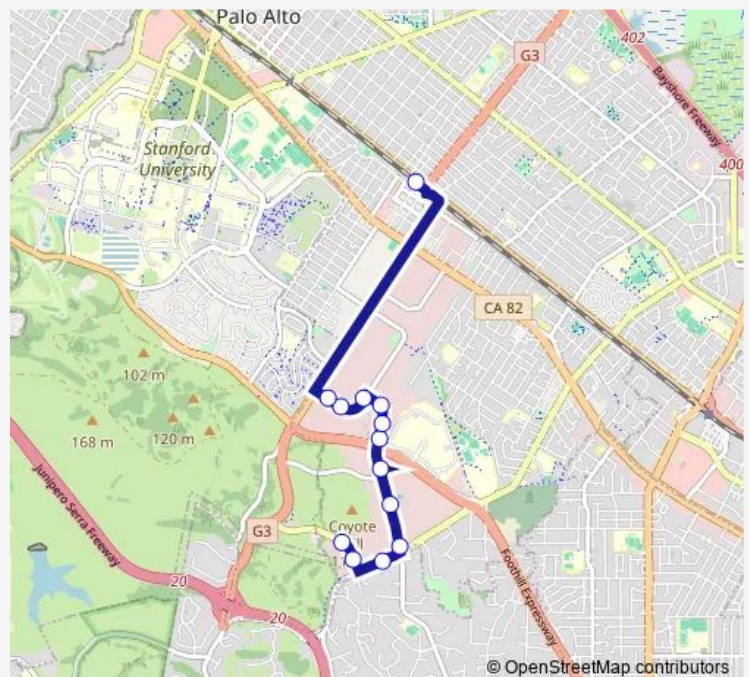

3165 Porter Drive

3145 Porter Drive

California Avenue Caltrain

Route schedule

3500 Deer Creek Road — California Avenue Caltrain

Monday 15:59-18:44

Tuesday 15:59-18:44

Wednesday 15:59-18:44

Thursday 15:59-18:44

Friday 15:59-18:44

Saturday —

Sunday —

Route info

Direction: 3500 Deer Creek Road

Stops: 13

Trip Duration: 0 hour 24 min

CAX — California Ave Caltrain

**Direction**

California Avenue Caltrain — 3475 Deer Creek Road

11 stops

[Open route schedule](#)

California Avenue Caltrain

On Porter Drive Near Page Mill Road

3170 Porter Drive

## Route schedule

California Avenue Caltrain — 3475 Deer Creek Road

Monday 07:13-09:58

Tuesday 07:13-09:58

Wednesday 07:13-09:58

Thursday 07:13-09:58

Friday 07:13-09:58

Saturday —