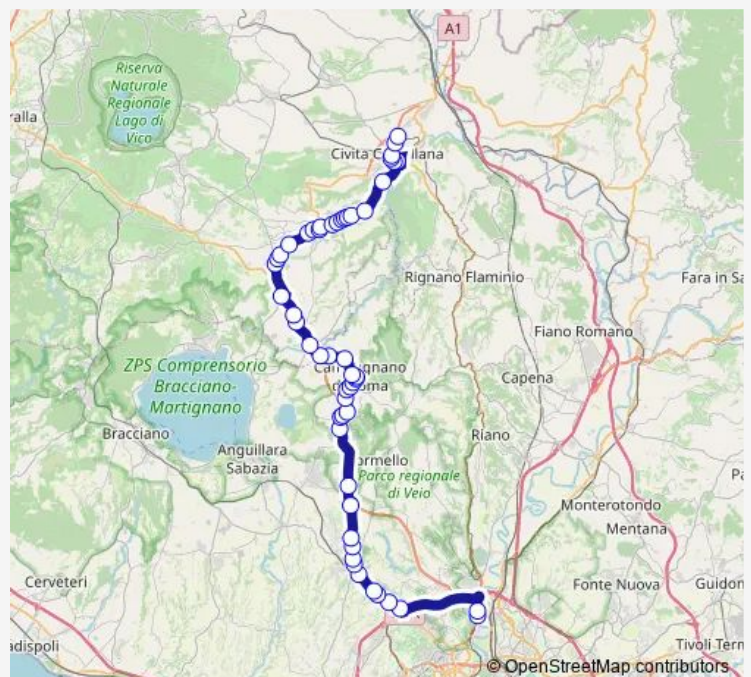

Monday 11:10

Tuesday 11:10

Wednesday 11:10

Thursday 11:10

Friday 11:10

Saturday 11:10

Sunday —

**Route info**

Direction: Roma | Saxa Rubra Partenze # f1495

Stops: 53

Trip Duration: 1 hour 35 min

Roma Saxa Rubra - Civita Castellana # MI530a

Campagnano | Piazza Regina Elena # f11488

Campagnano | Via Pavone Via Buoizzi # f11429