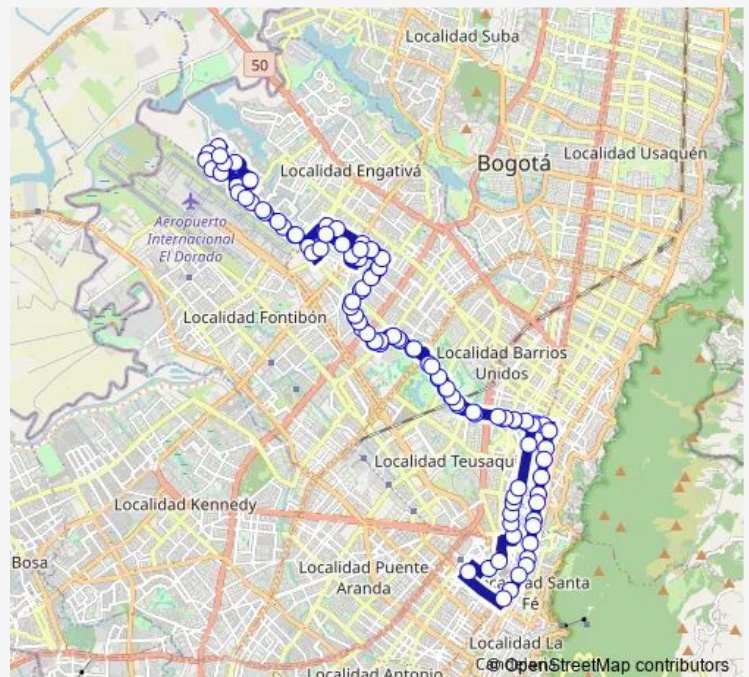

CL 69A - KR 81

Route schedule

KR 121 - CL 64b — CL 64 - KR 118b

Monday 05:00-17:40

Tuesday 05:00-17:40

Wednesday 05:00-17:40

Thursday 05:00-17:40

Friday 05:00-17:40

Saturday 05:00-17:40

Sunday 05:00-17:40

Route info

Direction: KR 121 - CL 64b

Stops: 105

Trip Duration: 6 hour 19 min

CL 69A - KR 77c

KR 77A - CL 67