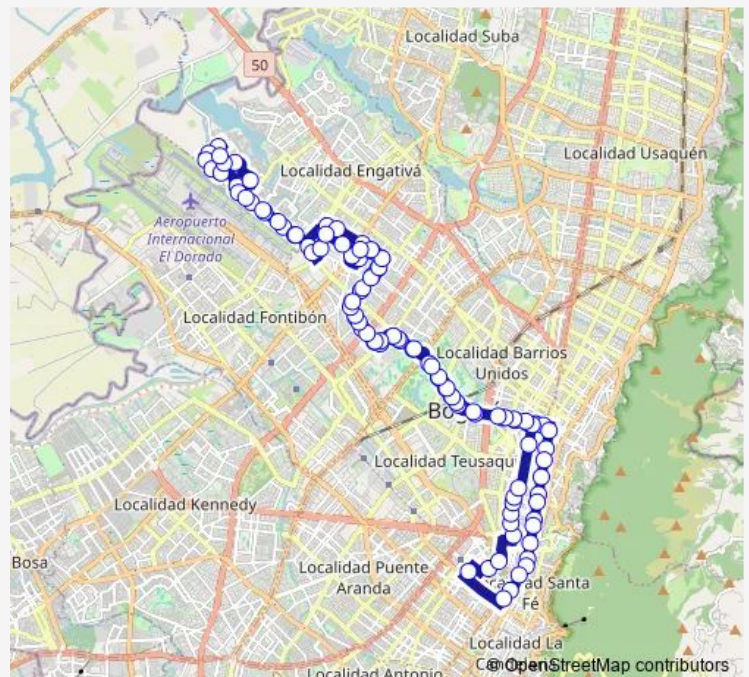

CL 69A - KR 81

Route schedule

KR 121 - CL 64b — CL 64 - KR 118b

Monday 05:00-17:40

Tuesday 05:00-17:40

Wednesday 05:00-17:40

Thursday 05:00-17:40

Friday 05:00-17:40

Saturday 05:00-17:40

Sunday 05:00-17:40

Route info

Direction: KR 121 - CL 64b

Stops: 105

Trip Duration: 6 hour 19 min

CL 69A - KR 77c

KR 77A - CL 67